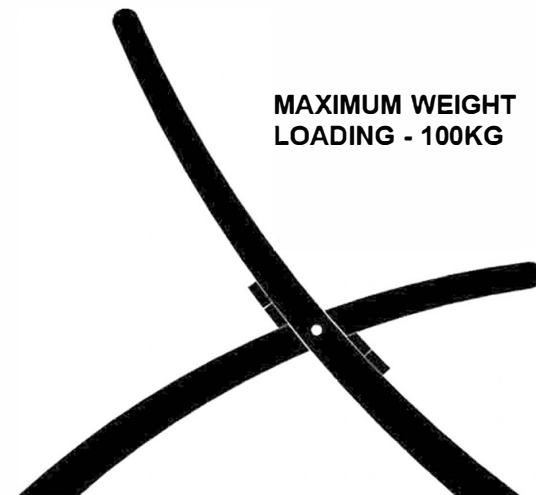

84123
FOLDING CHAIR COPACABANA

KARE
DESIGN

**MAXIMUM WEIGHT
LOADING - 100KG**