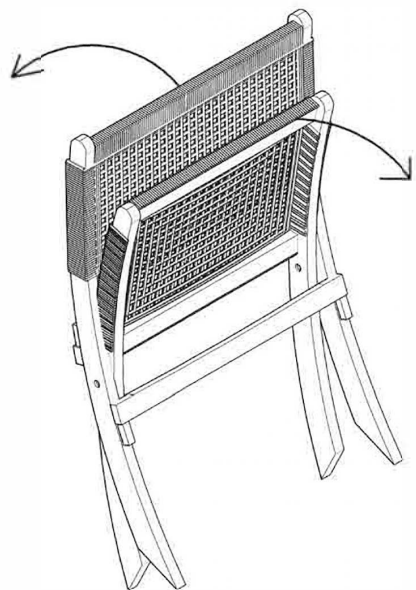

84123
FOLDING CHAIR COPACABANA

KARE
DESIGN

**MAXIMUM WEIGHT
LOADING - 100KG**