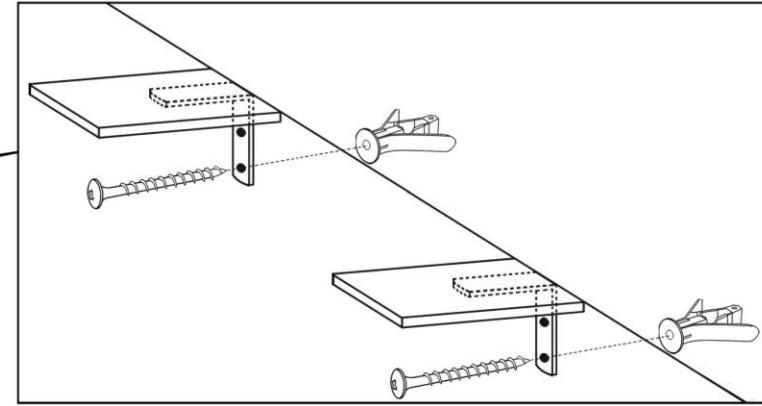

ITEM# 84265 - Bar cabinet with stainless steel base in silver color  
ITEM# 84266 - Bar cabinet with shiny brass metal leg

**KARE**  
DESIGN

Not included

- |   |   |       |
|---|---|-------|
| ① |  | 2 pcs |
| ② |  | 2 pcs |