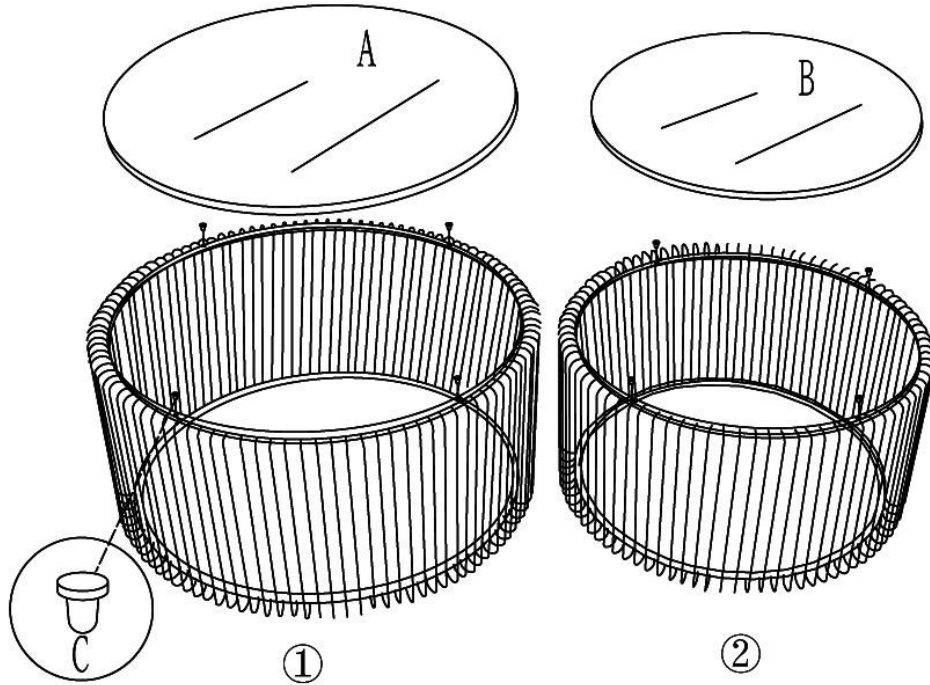

84327 Coffee Table Wire Glass Marble Black (2/Set)

KARE
DESIGN

STEP 1

STEP 2

NO.	①	②	A	B	C
TYPE					
QTY	1 PCS	1 PCS	1 PCS	1 PCS	8 PCS