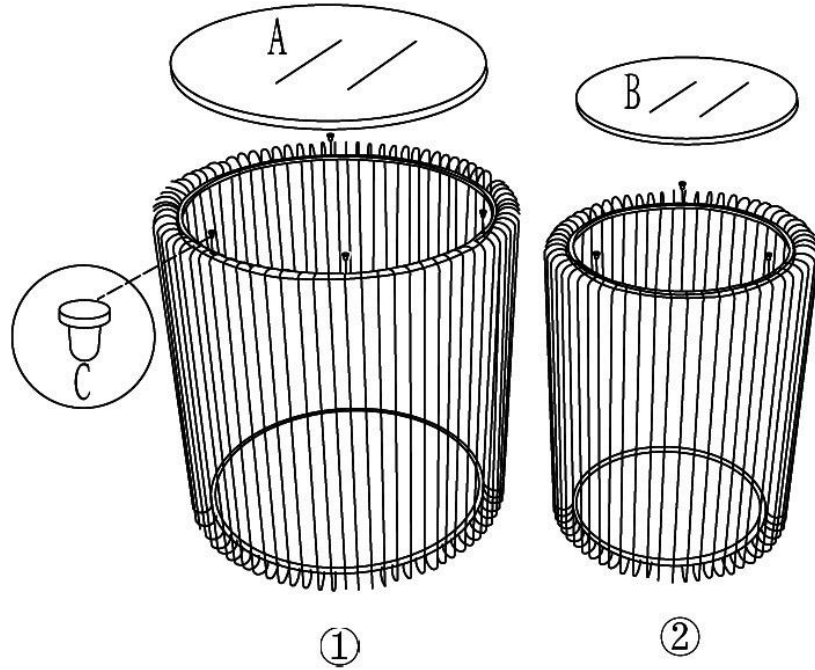

84328 Side Table Wire Marble Glass Black (2/Set) φ44cm

**KARE**  
DESIGN

STEP 1

STEP 2

NO.	①	②	A	B	C
TYPE					
QTY	1 PCS	1 PCS	1 PCS	1 PCS	7 PCS