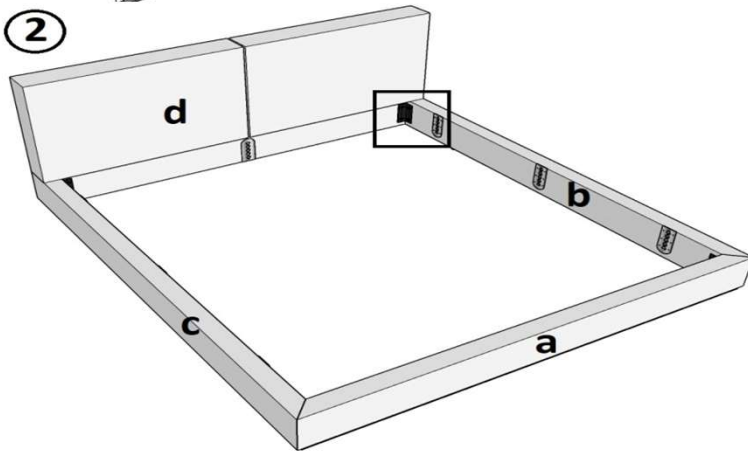

Bed East Side

KARE DESIGN

40min

APPROXIMATE ASSEMBLY TIME

2 PERSONS ASSEMBLY

FLOOR AREA
2.5M x 2.5M

REQUIRED ASSEMBLY SPACE

HARDWARE LIST

Bed East Side

KARE DESIGN