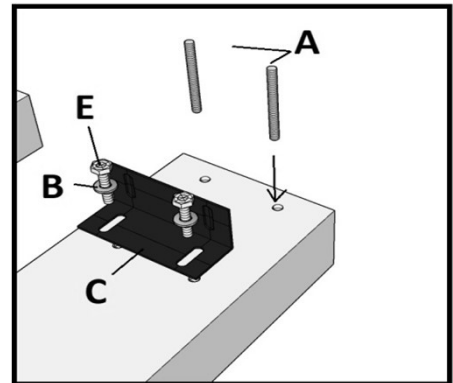

Bed East Side

KARE DESIGN

40min

APPROXIMATE ASSEMBLY TIME

2 PERSONS ASSEMBLY

FLOOR AREA
2.5M x 2.5M

REQUIRED ASSEMBLY SPACE

HARDWARE LIST