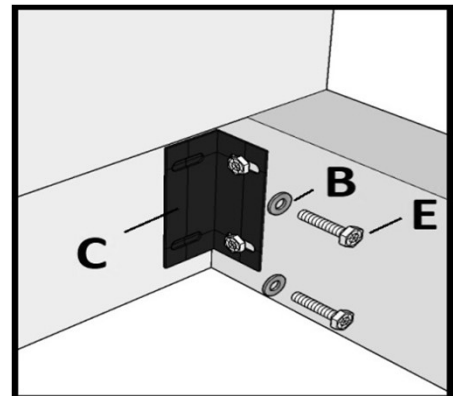

Bed East Side

KARE DESIGN

40min

APPROXIMATE ASSEMBLY TIME

2 PERSONS ASSEMBLY

FLOOR AREA
2.5M x 2.5M

REQUIRED ASSEMBLY SPACE

HARDWARE LIST

Bed East Side

KARE DESIGN