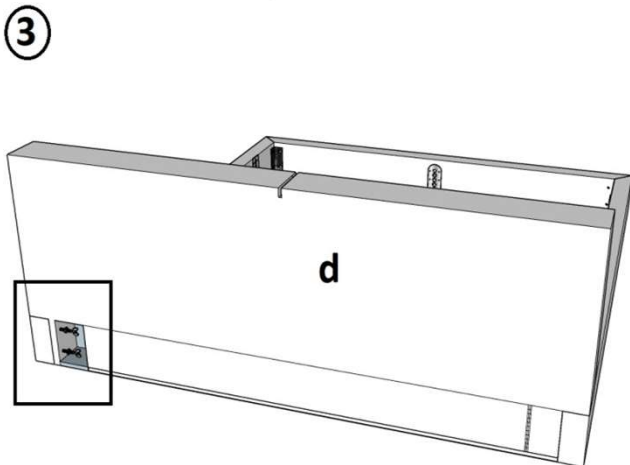

Bed East Side

KARE DESIGN

40min

APPROXIMATE ASSEMBLY TIME

2 PERSONS ASSEMBLY

FLOOR AREA
2.5M x 2.5M

REQUIRED ASSEMBLY SPACE

HARDWARE LIST

Bed East Side

KARE DESIGN