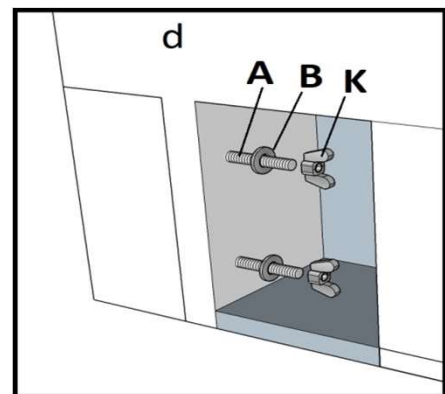

Bed East Side

KARE DESIGN

40min

APPROXIMATE ASSEMBLY TIME

2 PERSONS ASSEMBLY

FLOOR AREA
2.5M x 2.5M

REQUIRED ASSEMBLY SPACE

HARDWARE LIST

Bed East Side

KARE DESIGN