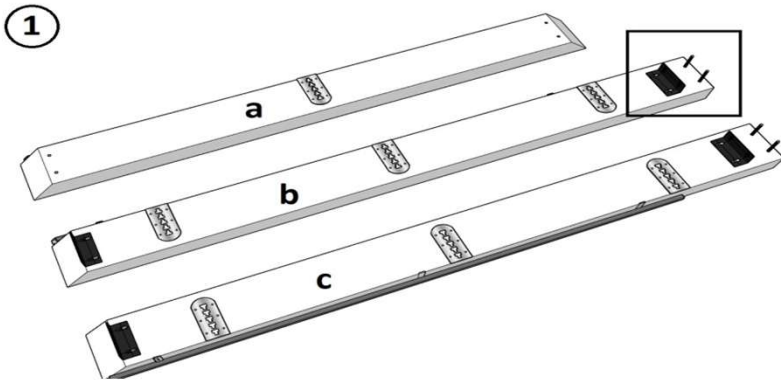

Bed East Side

KARE DESIGN

40min

APPROXIMATE ASSEMBLY TIME

2 PERSONS ASSEMBLY

FLOOR AREA
2.5M x 2.5M

REQUIRED ASSEMBLY SPACE

HARDWARE LIST

Bed East Side

KARE DESIGN