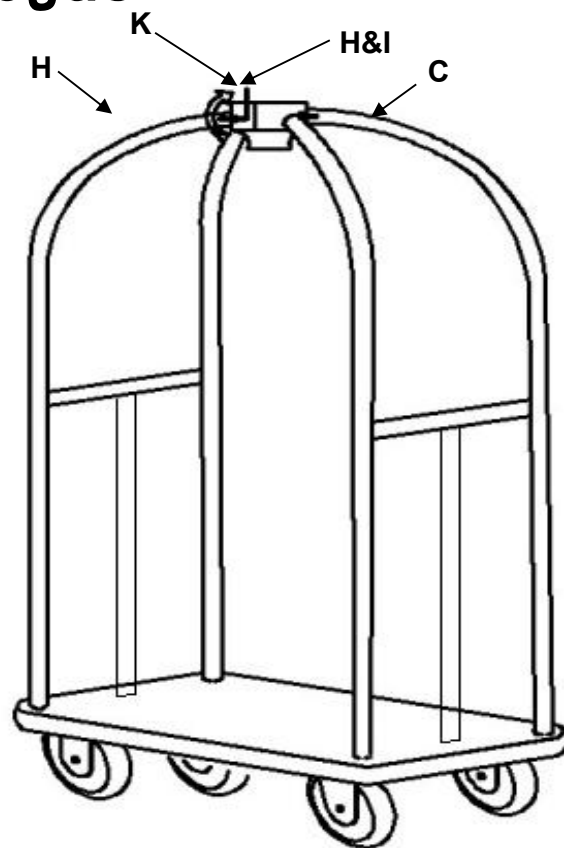

VIP Gepäckwagen Vegas

KARE DESIGN

	A	B	C	D	E	F	G	H	I	J	K
	X1	X4	X2	X1	X1	Hex M10*30MM X6	Hex M8*20MM X12	Hex Socket M10*30MM X4	Φ25*Φ 10*1.5MM X22	M*17 X1	M*8 X1