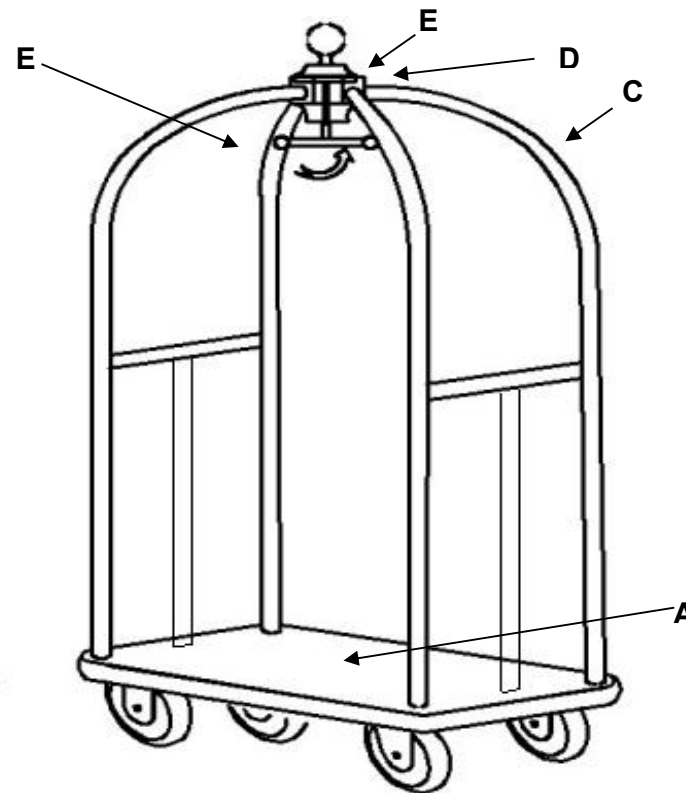

VIP Gepäckwagen Vegas

KARE DESIGN

	A	B	C	D	E	F	G	H	I	J	K
	X1	X4	X2	X1	X1	Hex M10*30MM X6	Hex M8*20MM X12	Hex Socket M10*30MM X4	Φ25*Φ 10*1.5MM X22	M*17 X1	M*8 X1