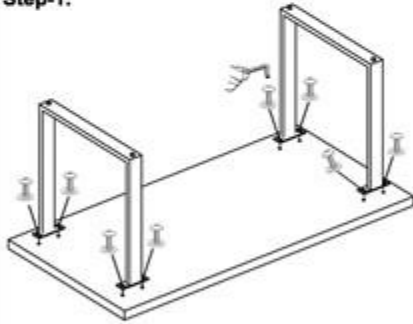

KARE
DESIGN

84584 Tisch Symphony
Dunkel Messing 160x80

Parts.

Hardware-

Qty.

A.		Flat Washer	08
B.		Bolt	08
C.		Wrench	01

Step-1.

Step-2.

Step-3.