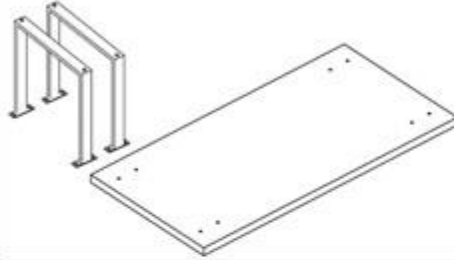

KARE
DESIGN

84584 Tisch Symphony
Dunkel Messing 160x80

Parts.

Hardware-

Qty.

A.		Flat Washer	08
B.		Bolt	08
C.		Wrench	01

Step-1.

Step-2.