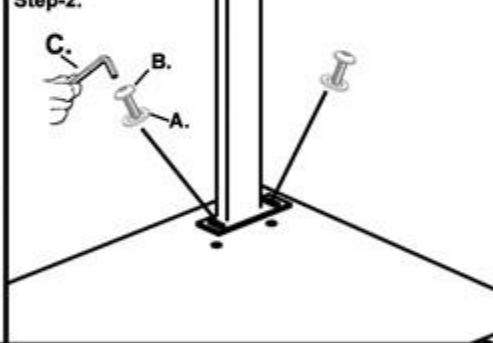

KARE
DESIGN

84584 Tisch Symphony
Dunkel Messing 160x80

Parts.

Hardware-

Qty.

A.		Flat Washer	08
B.		Bolt	08
C.		Wrench	01

Step-1.

Step-2.

Step-3.