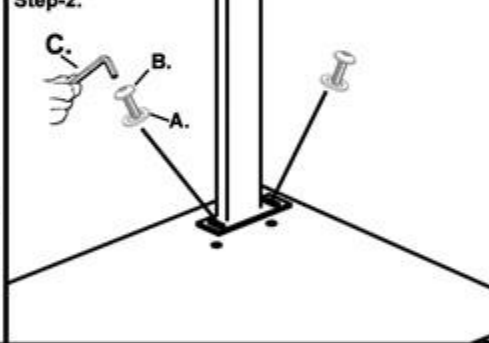

KARE
DESIGN

84586 Tisch Symphony
Dunkel Messing 200x100

Parts.

Hardware-

Qty.

A.		Flat Washer	08
B.		Bolt	08
C.		Wrench	01

Step-1.

Step-2.

Step-3.