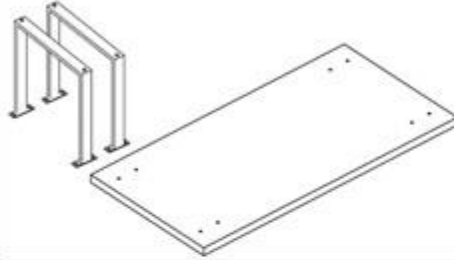

KARE
DESIGN

84586 Tisch Symphony
Dunkel Messing 200x100

Parts.

Hardware-

Qty.

A.		Flat Washer	08
B.		Bolt	08
C.		Wrench	01

Step-1.

Step-2.