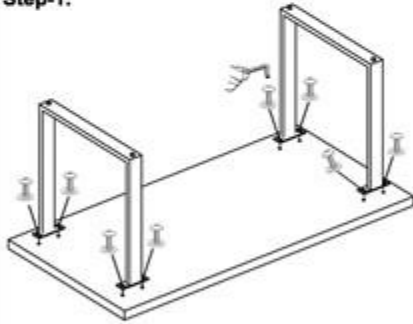

KARE
DESIGN

84586 Tisch Symphony
Dunkel Messing 200x100

Parts.

Hardware-

Qty.

A.		Flat Washer	08
B.		Bolt	08
C.		Wrench	01

Step-1.

Step-2.

Step-3.