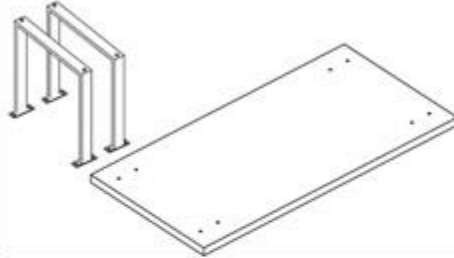

KARE
DESIGN

84593 Tisch Symphony
Eiche Rohstahl 160x80

Parts.

Hardware-

Qty.

A.		Flat Washer	08
B.		Bolt	08
C.		Wrench	01

Step-1.

Step-2.