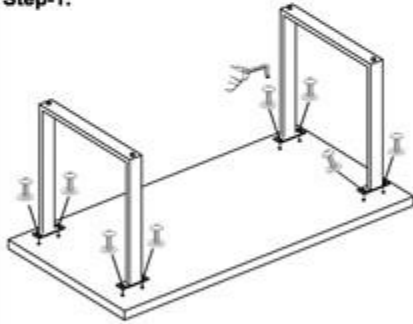

**KARE**  
DESIGN

84598 Tisch Symphony  
Eiche Rohstahl 180x90

Parts.

Hardware-

Qty.

A.		Flat Washer	08
B.		Bolt	08
C.		Wrench	01

Step-1.

Step-2.

Step-3.