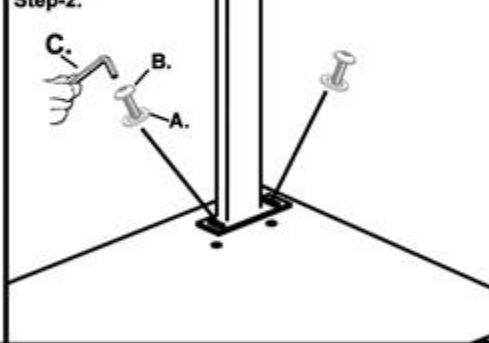

**KARE**  
DESIGN

84598 Tisch Symphony  
Eiche Rohstahl 180x90

Parts.

Hardware-

Qty.

A.		Flat Washer	08
B.		Bolt	08
C.		Wrench	01

Step-1.

Step-2.

Step-3.