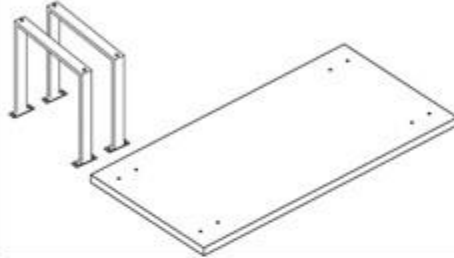

**KARE**  
DESIGN

84598 Tisch Symphony  
Eiche Rohstahl 180x90

Parts.

Hardware-

Qty.

A.		Flat Washer	08
B.		Bolt	08
C.		Wrench	01

Step-1.

Step-2.