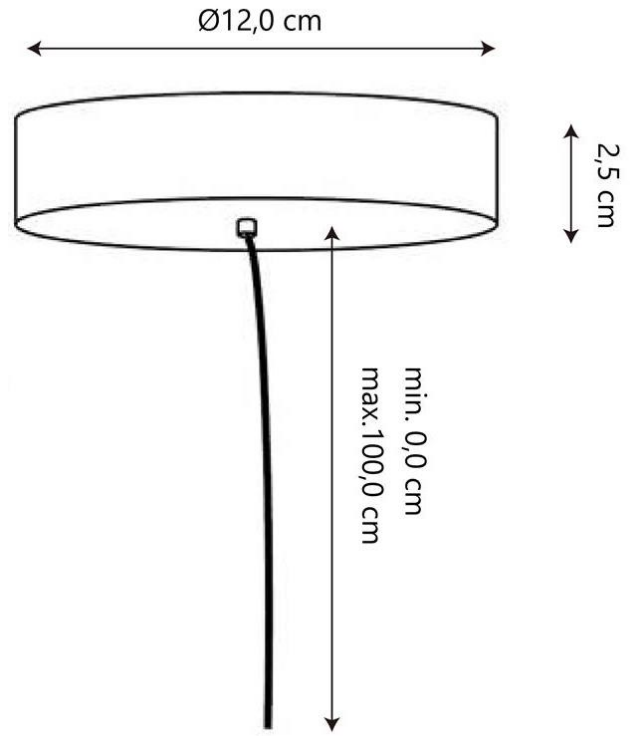

Ø 56 cm

76 cm

Ø 43cm

**KARE**  
DESIGN

84598 Tisch Symphony Eiche Rohstahl 180x90  
84602 Tisch Symphony Eiche Rohstahl 200x100  
84594 Tisch Symphony Eiche Schwarz 160x80  
84599 Tisch Symphony Eiche Schwarz 180x90  
84603 Tisch Symphony Eiche Schwarz 200x100

84 cm

100 cm

70 cm

100 cm

68 cm

67 cm

120 cm

40 cm

85 cm

118 cm

45 cm

40 cm

175 cm

KAR

100% Solid Wood

Unscrew the outer ring to  
change the bulb