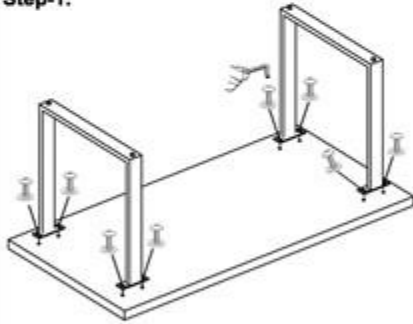

KARE
DESIGN

84608 Tisch Symphony
Eiche Messing 200x100

Parts.

Hardware-

Qty.

A.		Flat Washer	08
B.		Bolt	08
C.		Wrench	01

Step-1.

Step-2.

Step-3.