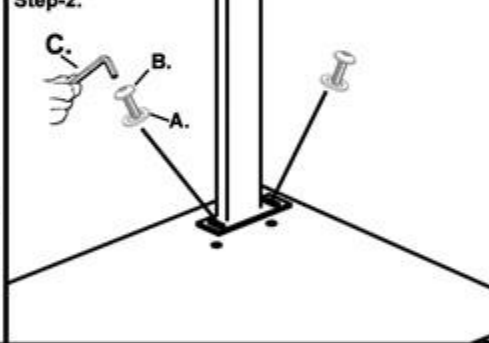

KARE
DESIGN

84608 Tisch Symphony
Eiche Messing 200x100

Parts.

Hardware-

Qty.

A.		Flat Washer	08
B.		Bolt	08
C.		Wrench	01

Step-1.

Step-2.

Step-3.