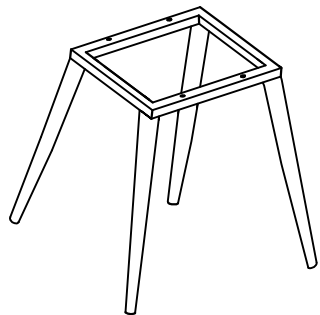

84649-Chair with Armrest Knot Tweed

KARE
DESIGN

1

2

(1) X1

(2) X1

(A) X4 M8X30MM

(B) X1