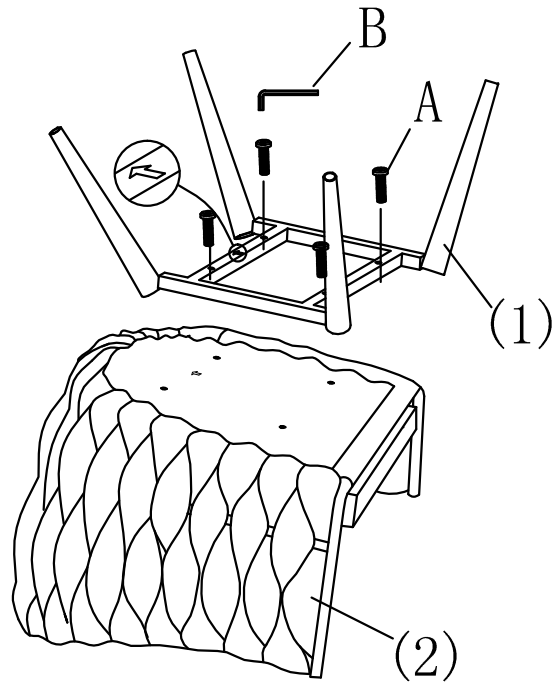

84651-Chair with Armrest Knot Mauve

KARE
DESIGN

1

2

(1) X1

(2) X1

(A) X4 M8X30MM

(B) X1