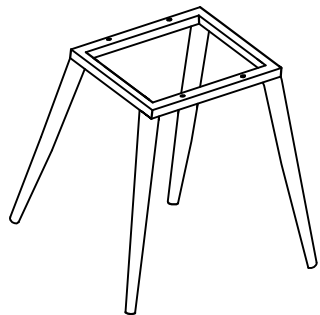

84651-Chair with Armrest Knot Mauve

KARE
DESIGN

1

2

(1) X1

(2) X1

(A) X4 M8X30MM

(B) X1