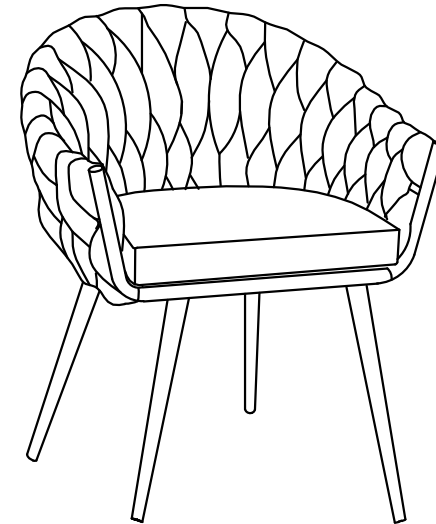

84651-Chair with Armrest Knot Mauve

KARE
DESIGN

1

2

(1) X1

(2) X1

(A) X4 M8X30MM

(B) X1