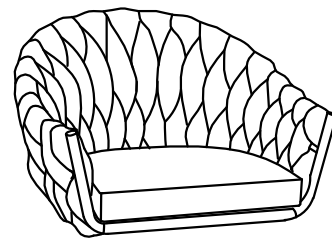

84651-Chair with Armrest Knot Mauve

KARE
DESIGN

1

2

(1) X1

(2) X1

(A) X4 M8X30MM

(B) X1