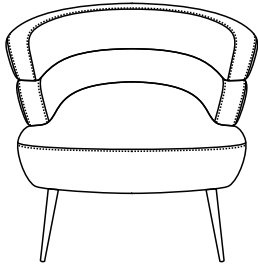

ITEM NO.:84779
Arm Chair Sandwich Grey

KARE
DESIGN

A x1

B x2

C x2

D x16

E x1

STEP 1