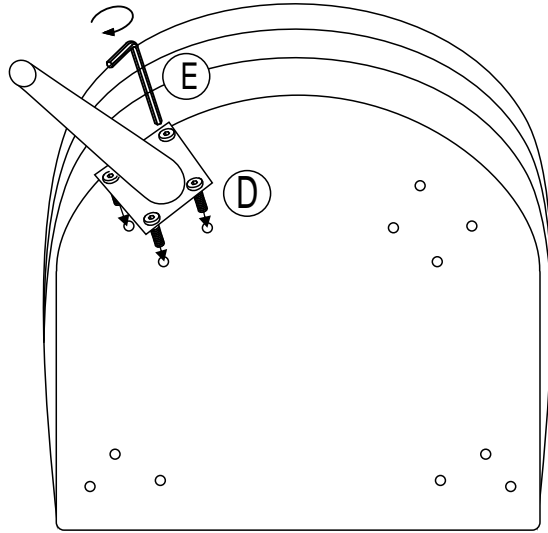

ITEM NO.:84779
Arm Chair Sandwich Grey

KARE
DESIGN

A x1

B x2

C x2

D x16

E x1

STEP 1

STEP 2