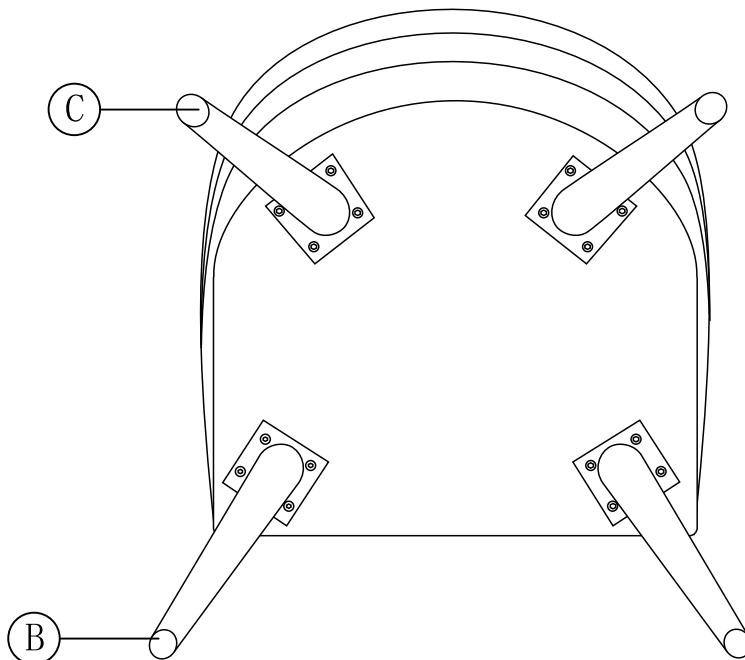

ITEM NO.:84779
Arm Chair Sandwich Grey

KARE
DESIGN

A x1

B x2

C x2

D x16

E x1

STEP 1

STEP 2