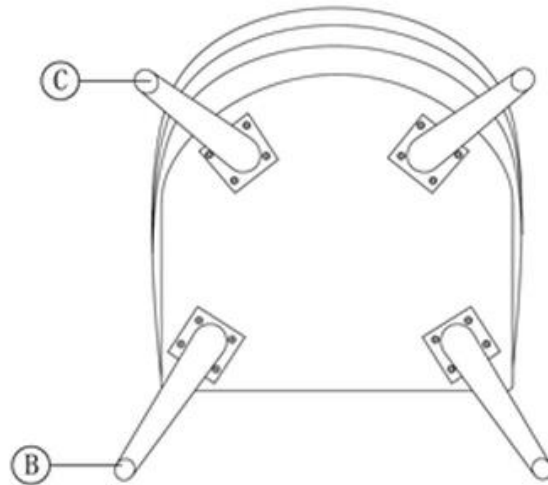

ITEM NO.:84780
Arm Chair Sandwich Mauve

KARE
DESIGN

A x1

B x2

C x2

D x16

E x1

STEP 1

STEP 2