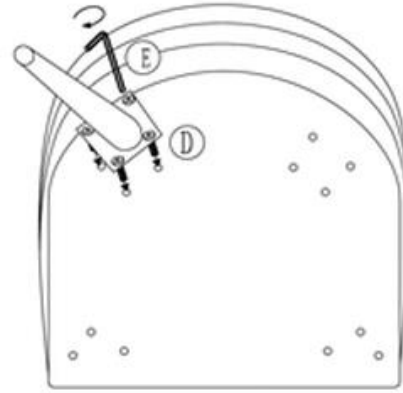

ITEM NO.:84780
Arm Chair Sandwich Mauve

KARE
DESIGN

A x1

B x2

C x2

D x16

E x1

STEP 1

STEP 2