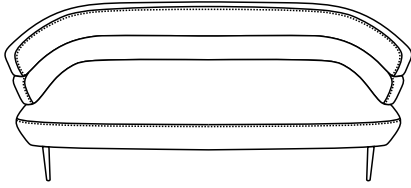

ITEM NO.:84781
Sofa Sandwich Grey

KARE
DESIGN

A x1

B x2

C x2

D x16

E x1

STEP 1