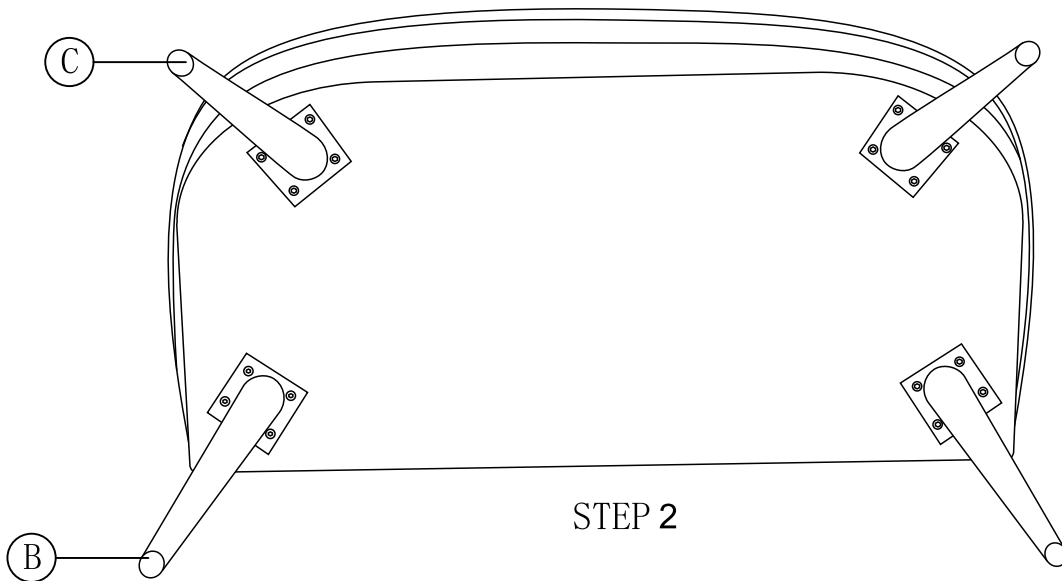

ITEM NO.:84781
Sofa Sandwich Grey

KARE
DESIGN

A x1

B x2

C x2

D x16

E x1

STEP 1

STEP 2