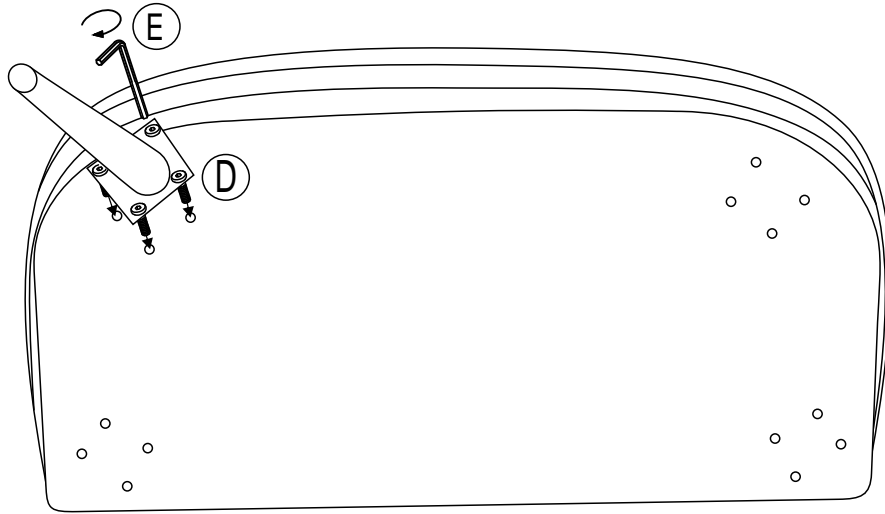

ITEM NO.:84781
Sofa Sandwich Grey

KARE
DESIGN

A x1

B x2

C x2

D x16

E x1

STEP 1

STEP 2