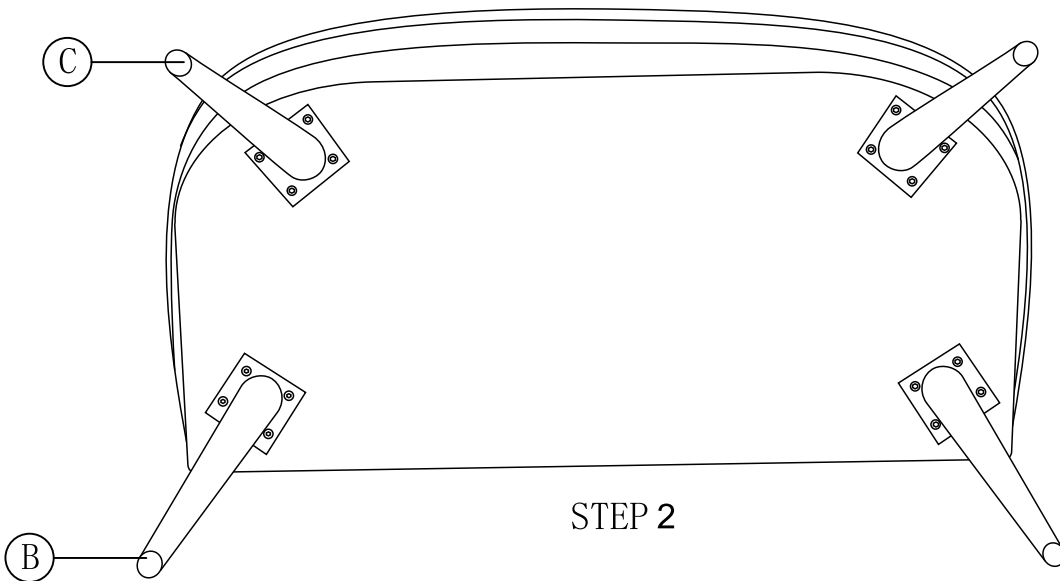

ITEM NO.:84782  
Sofa Sandwich Mauve

**KARE**  
DESIGN

A x1

B x2

C x2

D x16

E x1

STEP 1

STEP 2