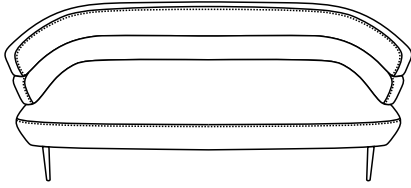

ITEM NO.:84782  
Sofa Sandwich Mauve

**KARE**  
DESIGN

A x1

B x2

C x2

D x16

E x1

STEP 1