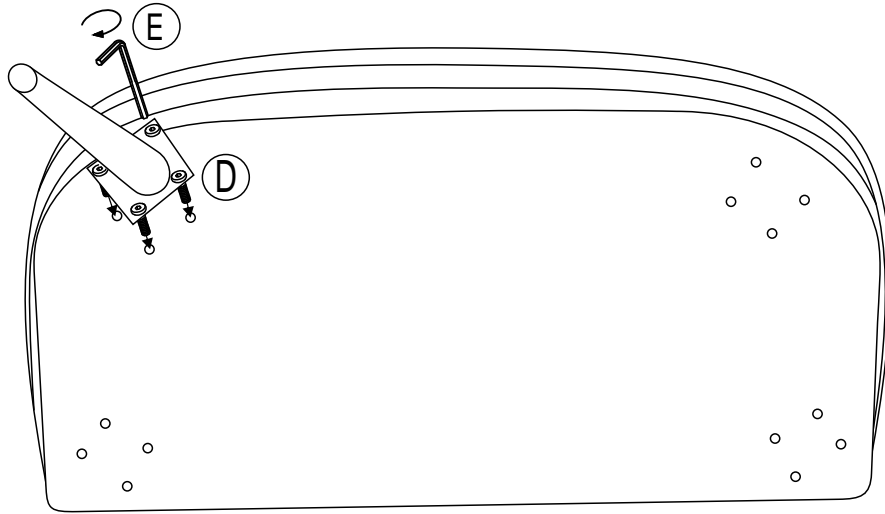

ITEM NO.:84782  
Sofa Sandwich Mauve

**KARE**  
DESIGN

A x1

B x2

C x2

D x16

E x1

STEP 1

STEP 2