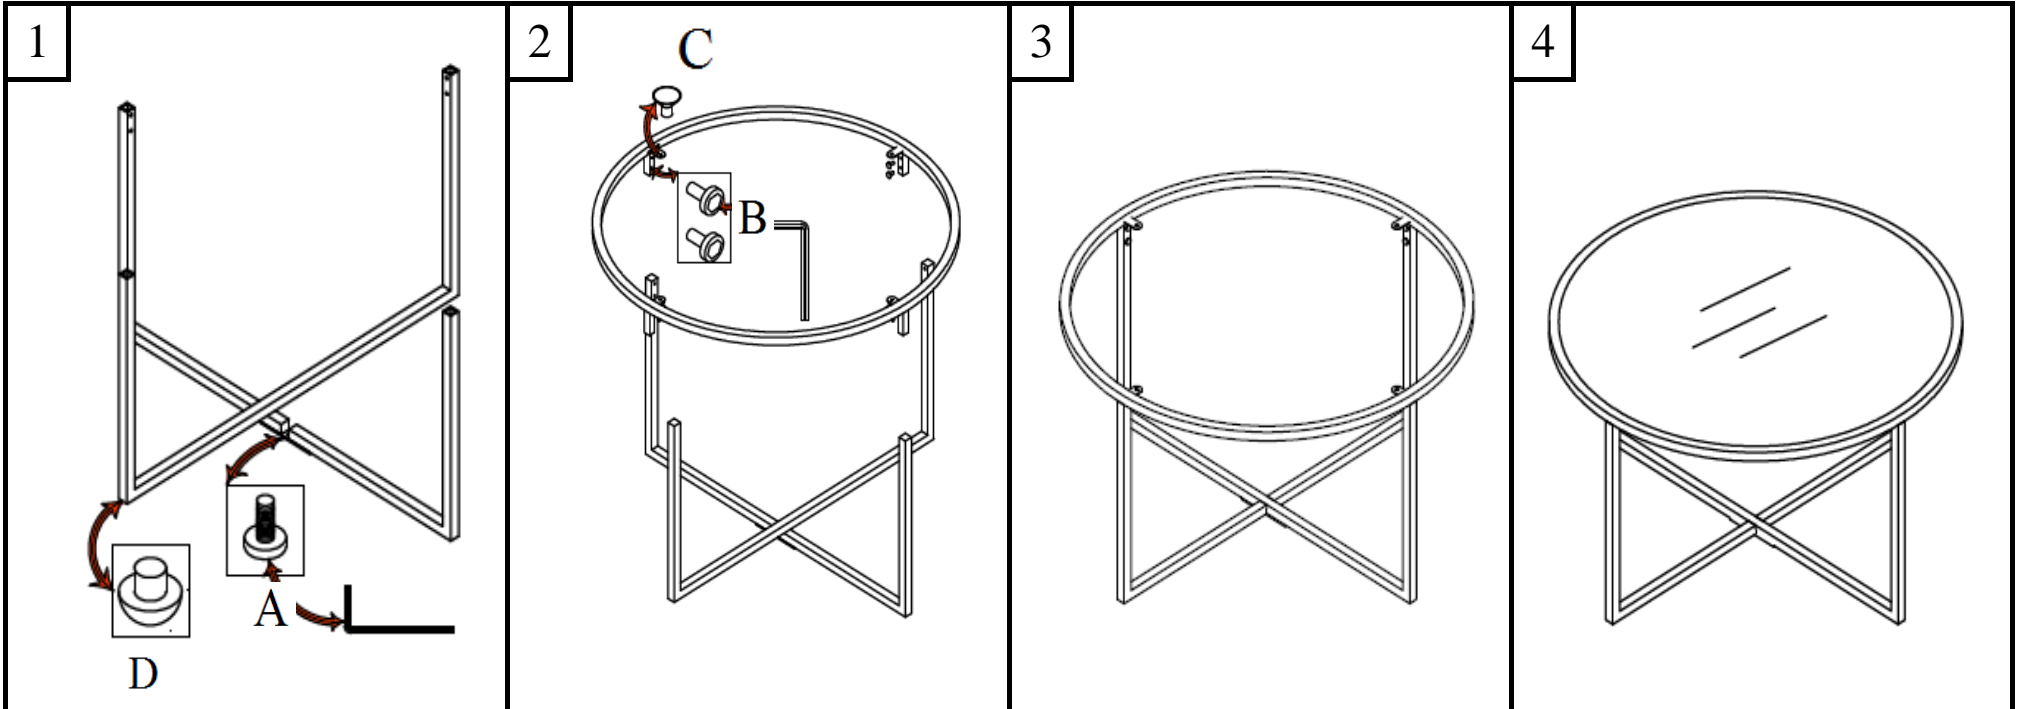

84844 Coffee Table West Beach Brass

Assembly Spareparts:

<p>1. Leg 1</p> 	<p>2. Leg 2</p> 	<p>3. Frame 1PC</p> 	<p>4. Glass 1pc</p> 	<p>A 1pc</p> 	<p>B 8pcs</p> 	<p>C:4pcs</p> 	<p>D 4pcs</p> 	<p>E 1pc</p> 
---	---	---	--	--	---	---	---	--