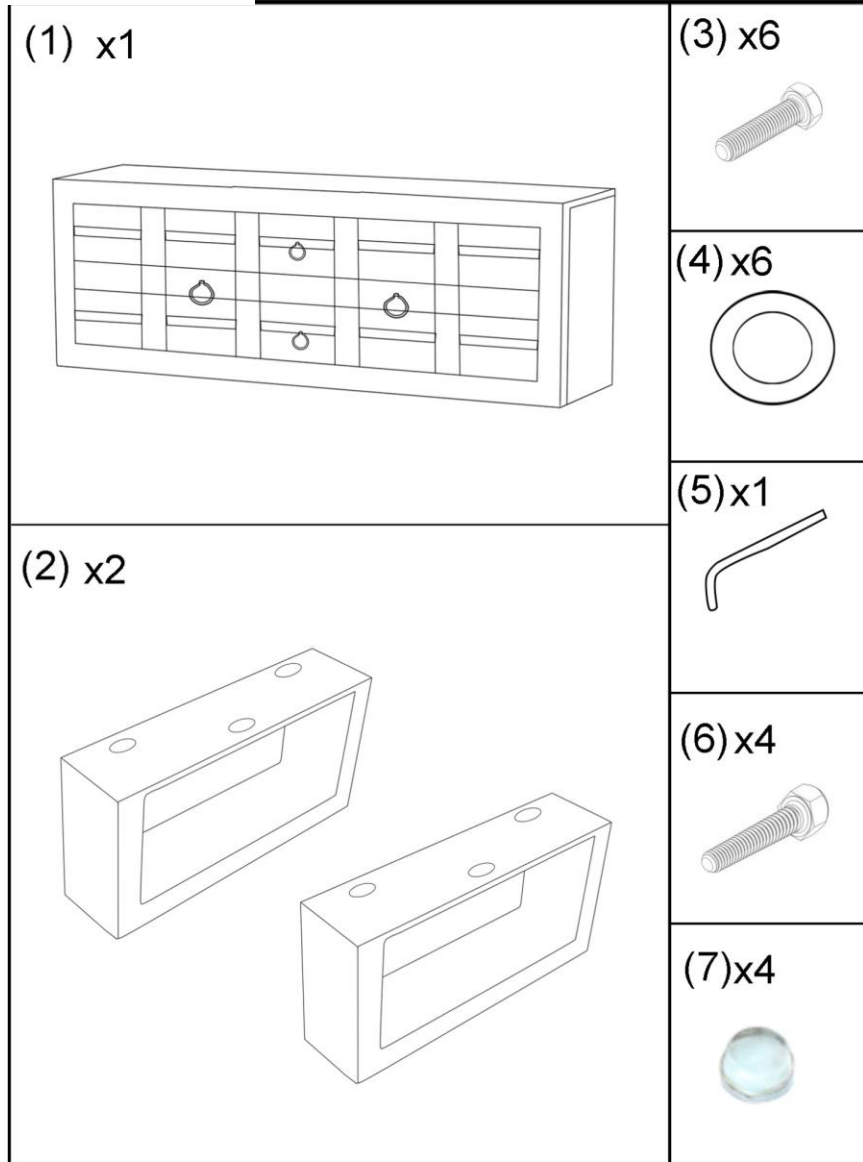

84885 - Side Board Kalif

KARE
DESIGN