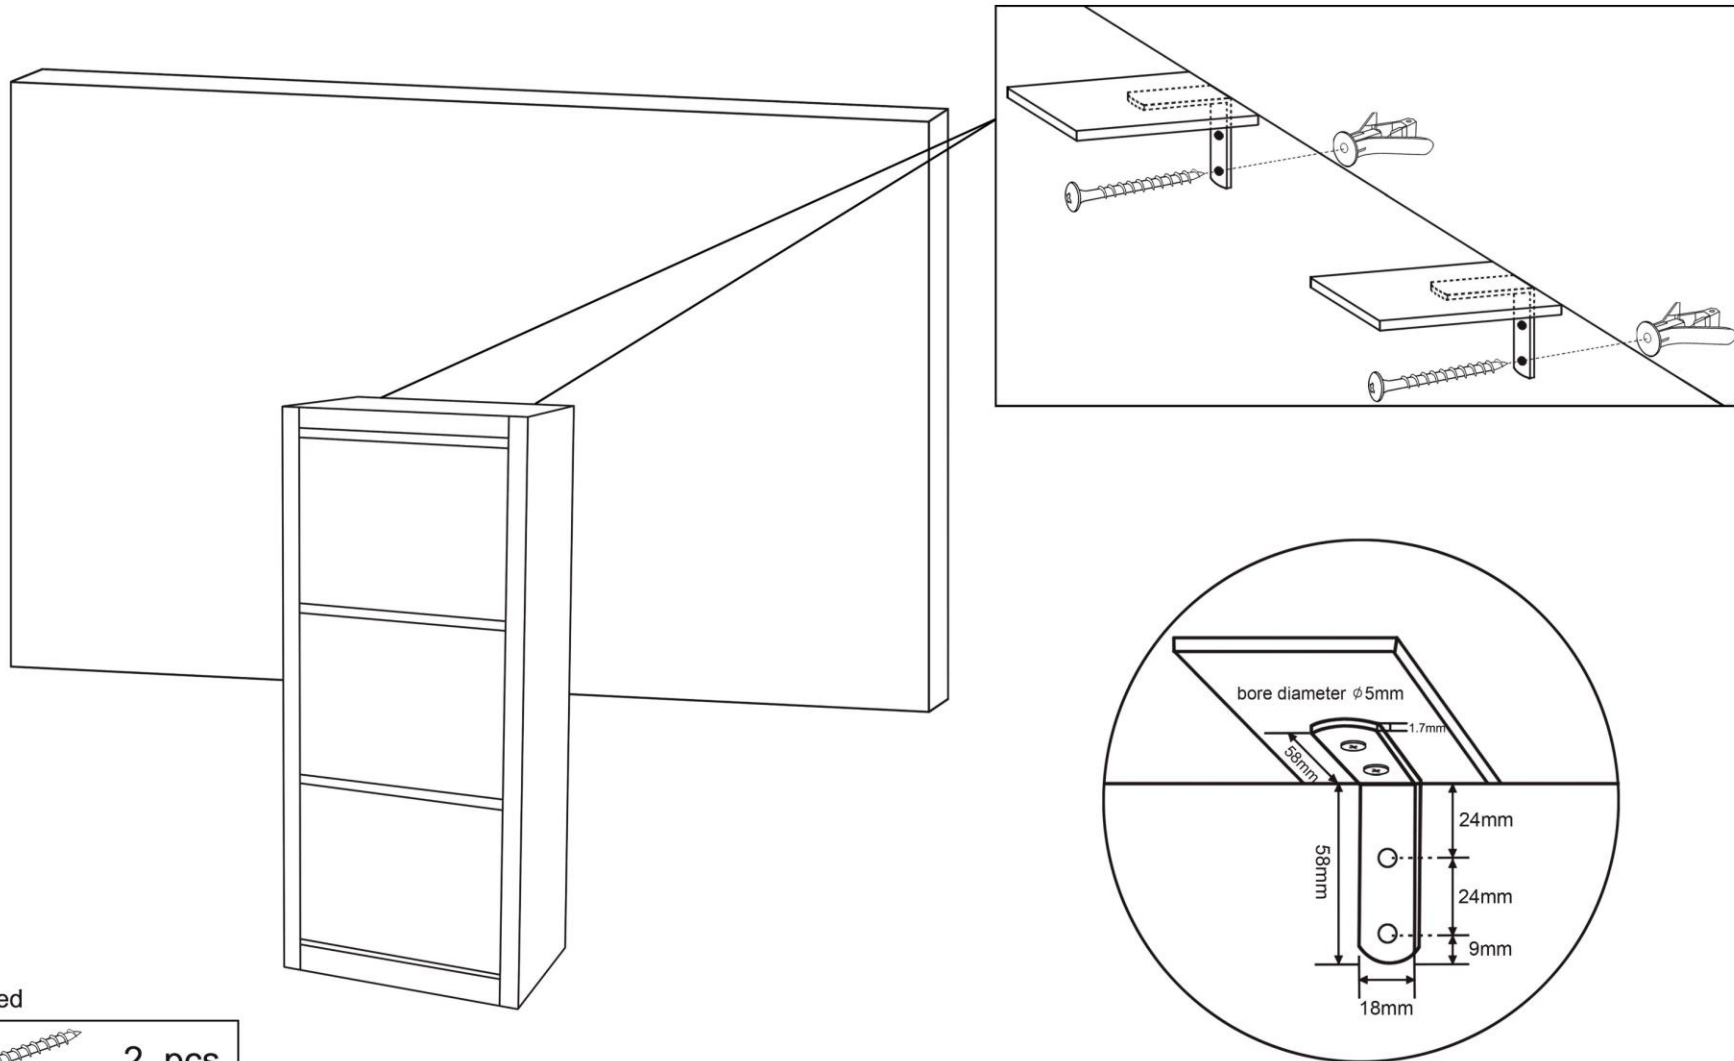

ITEM# 84993 - Shoe Container Luxury Tre 124cm

KARE
DESIGN

Not included

- | | | |
|---|-------------------------------------------------------------------------------------|-------|
| ① |  | 2 pcs |
| ② |  | 2 pcs |