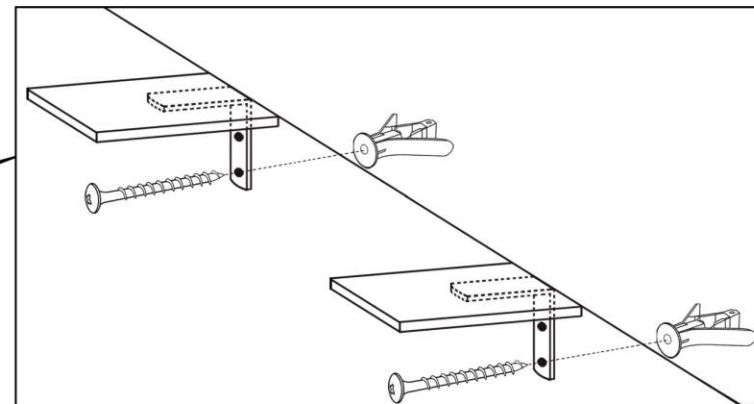

ITEM# 84995 - Shoe Container Luxury Tre 162cm

KARE
DESIGN

Not included

- | | | |
|---|---|-------|
| ① |  | 2 pcs |
| ② |  | 2 pcs |