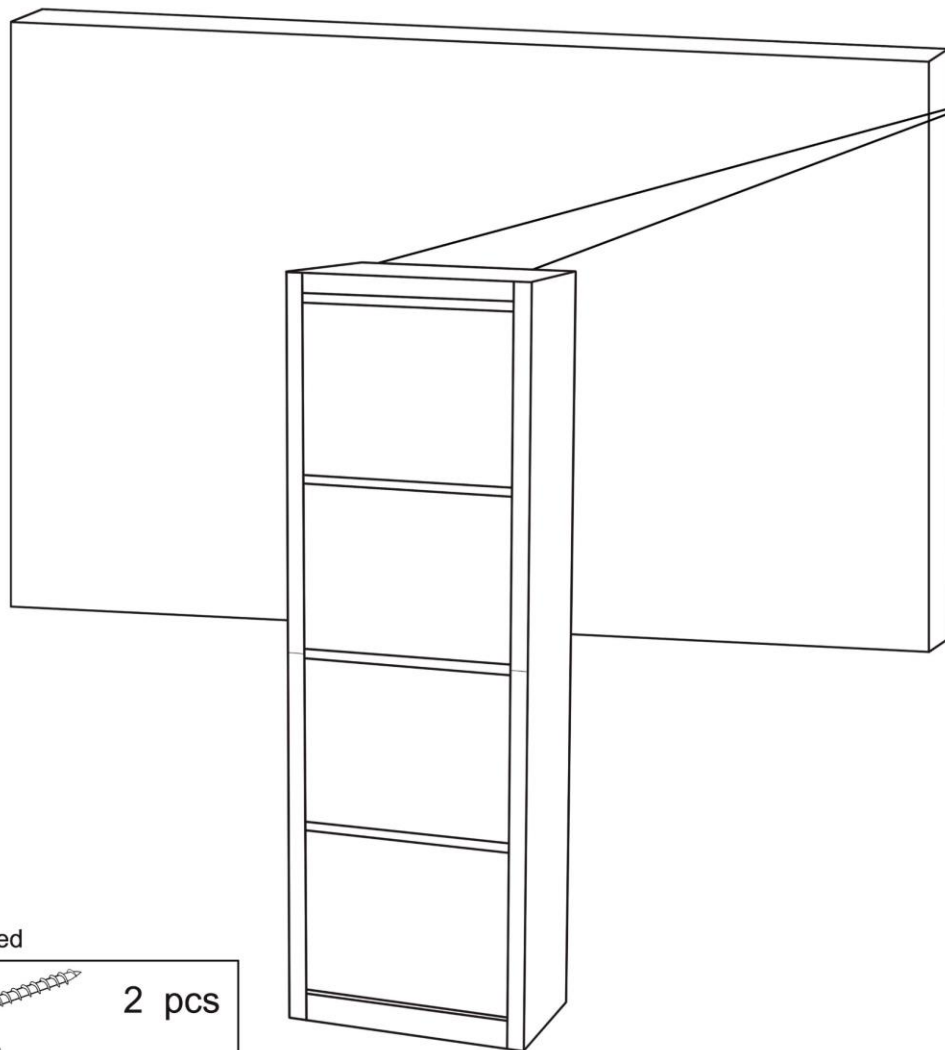

ITEM# 84995 - Shoe Container Luxury Tre 162cm

KARE
DESIGN

Not included

- | | | |
|---|---|-------|
| ① |  | 2 pcs |
| ② |  | 2 pcs |