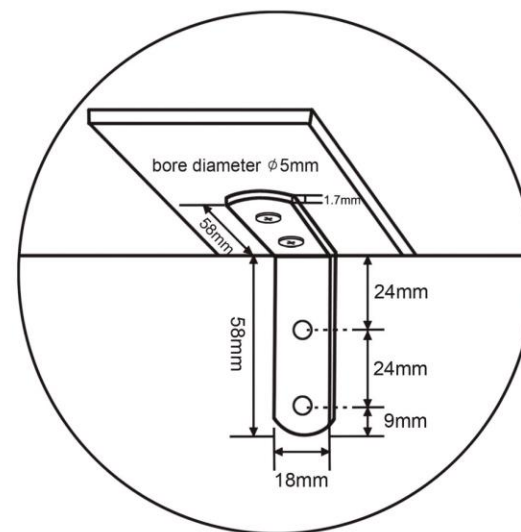

ITEM# 84995 - Shoe Container Luxury Tre 162cm

KARE
DESIGN

Not included

- | | | |
|---|---|-------|
| ① |  | 2 pcs |
| ② |  | 2 pcs |