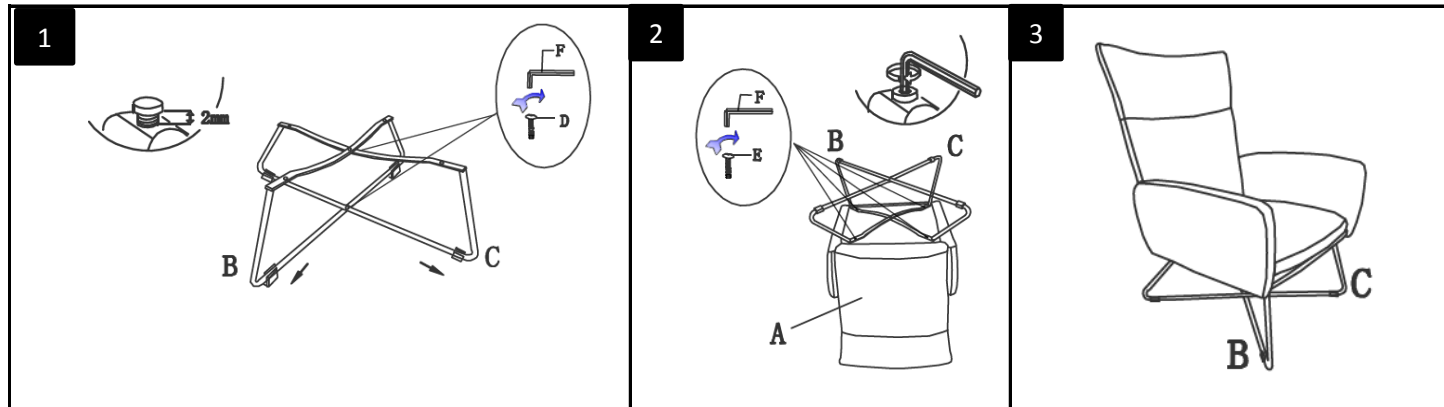

85089 — CHAIR&STOOL LEEDS

KARE
DESIGN

PIECE	DESCRIPTION	PICTURE	QUANTITY
A	SEAT		1
B	METAL LEG (L)		1
C	METAL LEG (R)		1
D	BOLT		2
E	LONG BOLT		4
F	ALLEN KEY		1

85089 — CHAIR&STOOL LEEDS

KARE DESIGN

PIECE	DESCRIPTION	PICTURE	QUANTITY
A	SEAT		1
B	METAL LEG (L)		1
C	METAL LEG (R)		1
D	BOLT		2
E	LONG BOLT		4
F	ALLEN KEY		1