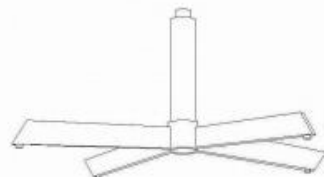

ASSEMBLY INSTRUCTIONS

KARE
DESIGN

84458 Swivel Arm Chair New York Beige

85194 Swivel Arm Chair New York Grey

85195 Swivel Arm Chair New York Black

10 Min

1x

1x

1x

1

2

3

UP

DOWN