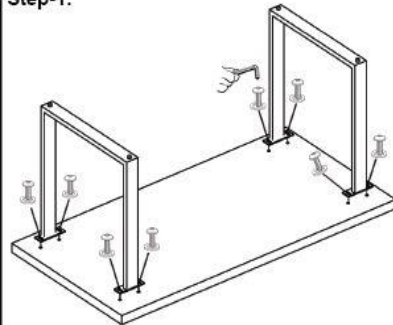

Harmony, Symphony, Jackie, Conley,
Tavola, Abstract, Parquet, Stars

KARE
DESIGN

Please retain this
assembly instructions
for future use.

This assembly
requires two
people

Parts.

Hardware-

Qty.

| | | | |
|----|---|-------------|----|
| A. |  | Flat Washer | 08 |
| B. |  | Bolt | 08 |
| C. |  | Wrench | 01 |

Step-1.

Step-2.

Step-3.