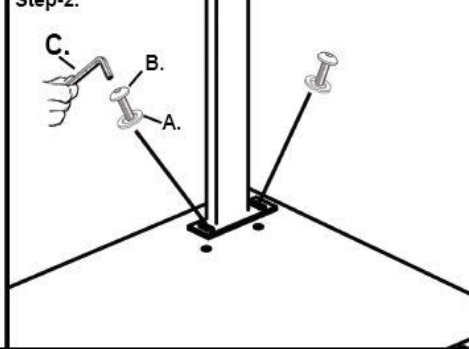

Harmony, Symphony, Jackie, Conley,
Tavola, Abstract, Parquet, Stars

KARE
DESIGN

Please retain this
assembly instructions
for future use.

This assembly
requires two
people

Parts.

Hardware-

Qty.

| | | | |
|----|---|-------------|----|
| A. |  | Flat Washer | 08 |
| B. |  | Bolt | 08 |
| C. |  | Wrench | 01 |

Step-1.

Step-2.

Step-3.