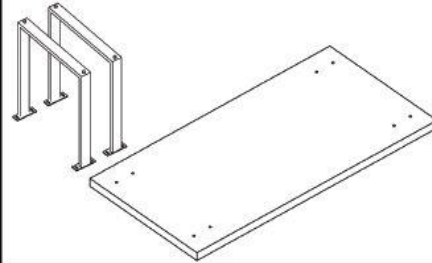

Harmony, Symphony, Jackie, Conley,
Tavola, Abstract, Parquet, Stars

KARE
DESIGN

Please retain this
assembly instructions
for future use.

This assembly
requires two
people

Parts.

Hardware-

Qty.

| | | | |
|----|---|-------------|----|
| A. |  | Flat Washer | 08 |
| B. |  | Bolt | 08 |
| C. |  | Wrench | 01 |