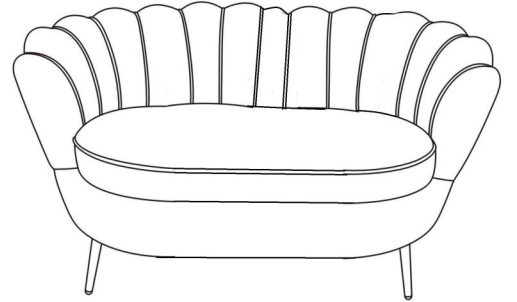

85326 Sofa Water Lily 2-Seater Beige

Ax1

Bx4

Cx16

Dx1

55