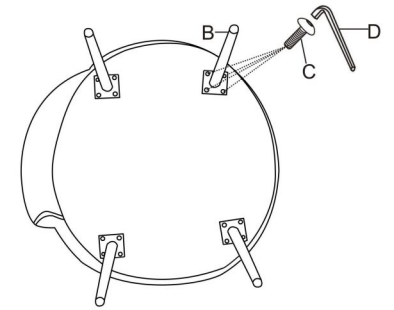

85326 Sofa Water Lily 2-Seater Beige

Ax1

Bx4

Cx16

Dx1

55