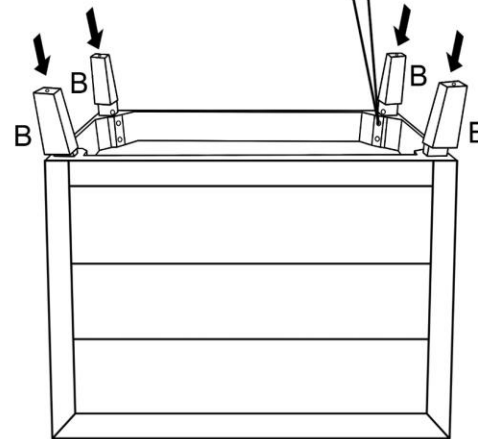

ITEM#85392 Dresser Luxury push 3 drawers grey
 ITEM#85399 Dresser Luxury push 3 drawers white

A x1 pc

B x4 pcs

①	 Bolts	8 pcs
②	 Spring Washers	8 pcs
③	 Flat Washers	8 pcs
④	 Allen key	1 pc

A