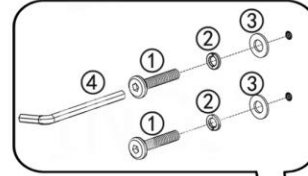

ITEM#85392 Dresser Luxury push 3 drawers grey
 ITEM#85399 Dresser Luxury push 3 drawers white

A x1 pc

B x4 pcs

①	 Bolts	8 pcs
②	 Spring Washers	8 pcs
③	 Flat Washers	8 pcs
④	 Allen key	1 pc

A