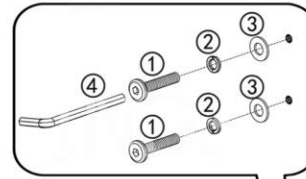

ITEM#85393 High Dresser Luxury push 5 drawers Grey

ITEM#85400 High Dresser Luxury push 5 drawers White

**KARE**  
DESIGN

A x1 pc

B x4 pcs

①	 Bolts	8 pcs
②	 Spring Washers	8 pcs
③	 Flat Washers	8 pcs
④	 Allen key	1 pc