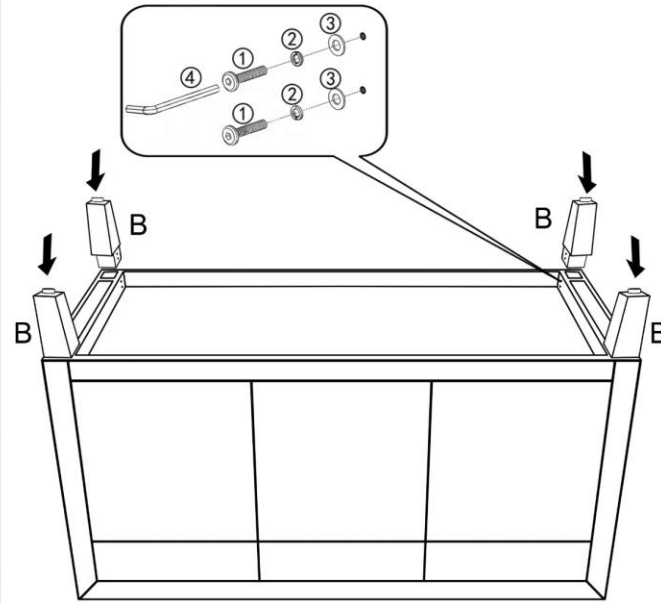

ITEM#85397 Sideboard Luxury push White

ITEM#85390 Sideboard Luxury push Grey

**KARE**  
DESIGN

A x1 pc

B x4 pcs

①	 Bolts	8 pcs
②	 Spring Washers	8 pcs
③	 Flat Washers	8 pcs
④	 Allen key	1 pc

A