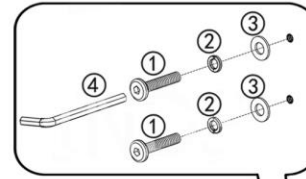

ITEM#85391 Dresser small Luxury push 2 drawers Grey

ITEM#85398 Dresser small Luxury push 2 drawers White

KARE
DESIGN

A x1 pc

B x4 pcs

①	 Bolts	8 pcs
②	 Spring Washers	8 pcs
③	 Flat Washers	8 pcs
④	 Allen key	1 pc