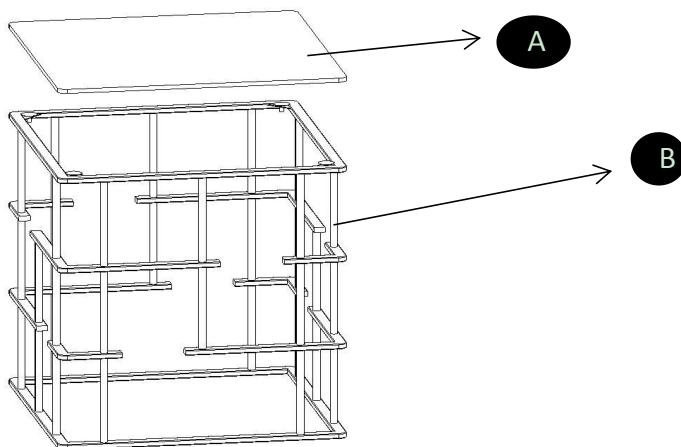

85581-Side Table Rome Gold 40x40cm

85583-Side Table Rome Silver 40x40cm

**KARE**  
DESIGN

	tempered glass	1pcs	A
	leg	1pcs	B

FOLLOWING THESE FEW BASIC STEPS WILL HELP YOU PROTECT YOUR INVESTMENT FOR YEARS OF ENJOYMENT TO COME.