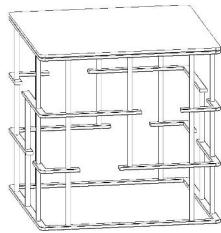

85581-Side Table Rome Gold 40x40cm

85583-Side Table Rome Silver 40x40cm

**KARE**  
DESIGN

	tempered glass	1pcs	A
	leg	1pcs	B

FOLLOWING THESE FEW BASIC STEPS WILL HELP YOU PROTECT YOUR INVESTMENT FOR YEARS OF ENJOYMENT TO COME.