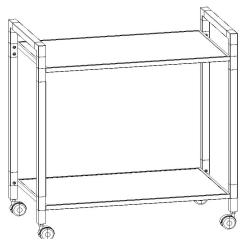

85675-TROLLEY GOLD 80X45X85CM

	tempered glass	2pcs	A
	leg	4pcs	B
	TOP framework	1pcs	C
	bottom framework	1pcs	D
	Active wheel	4pcs	E
	screw	4pcs	F
	wrench	1pcs	G
	Hex key	1pcs	H

85674-TROLLEY SILVER 80X45X85CM

	tempered glass	2pcs	A
	leg	4pcs	B
	TOP framework	1pcs	C
	bottom framework	1pcs	D
	Active wheel	4pcs	E
	screw	12pcs	F
	wrench	1pcs	G
	Hex key	1pcs	H