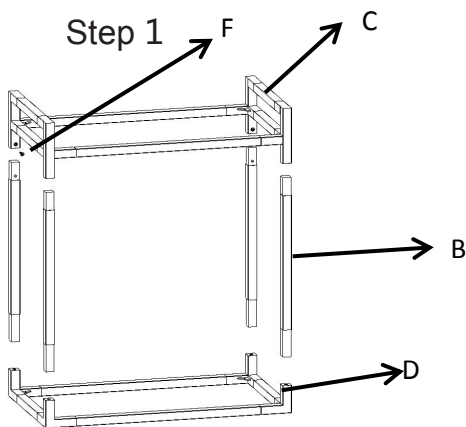

85675-TROLLEY GOLD 80X45X85CM

	tempered glass	2pcs	A
	leg	4pcs	B
	TOP framework	1pcs	C
	bottom framework	1pcs	D
	Active wheel	4pcs	E
	screw	4pcs	F
	wrench	1pcs	G
	Hex key	1pcs	H

85674-TROLLEY SILVER 80X45X85CM

	tempered glass	2pcs	A
	leg	4pcs	B
	TOP framework	1pcs	C
	bottom framework	1pcs	D
	Active wheel	4pcs	E
	screw	12pcs	F
	wrench	1pcs	G
	Hex key	1pcs	H