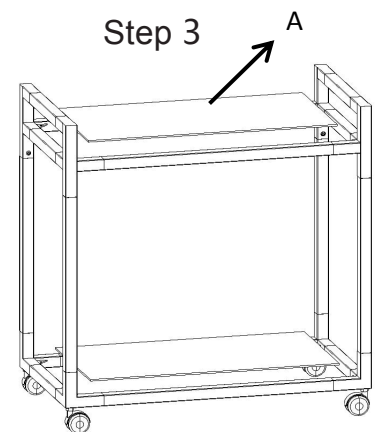

85675-TROLLEY GOLD 80X45X85CM

	tempered glass	2pcs	A
	leg	4pcs	B
	TOP framework	1pcs	C
	bottom framework	1pcs	D
	Active wheel	4pcs	E
	screw	4pcs	F
	wrench	1pcs	G
	Hex key	1pcs	H

85674-TROLLEY SILVER 80X45X85CM

	tempered glass	2pcs	A
	leg	4pcs	B
	TOP framework	1pcs	C
	bottom framework	1pcs	D
	Active wheel	4pcs	E
	screw	12pcs	F
	wrench	1pcs	G
	Hex key	1pcs	H