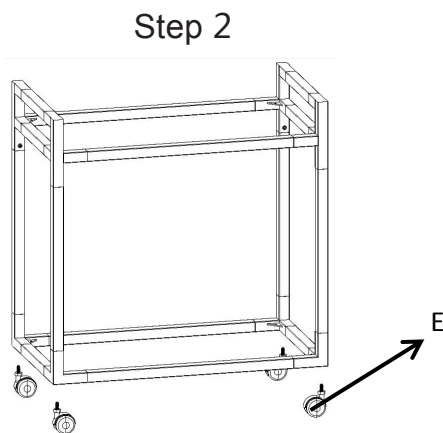

85675-TROLLEY GOLD 80X45X85CM

	tempered glass	2pcs	A
	leg	4pcs	B
	TOP framework	1pcs	C
	bottom framework	1pcs	D
	Active wheel	4pcs	E
	screw	4pcs	F
	wrench	1pcs	G
	Hex key	1pcs	H

85674-TROLLEY SILVER 80X45X85CM

	tempered glass	2pcs	A
	leg	4pcs	B
	TOP framework	1pcs	C
	bottom framework	1pcs	D
	Active wheel	4pcs	E
	screw	12pcs	F
	wrench	1pcs	G
	Hex key	1pcs	H