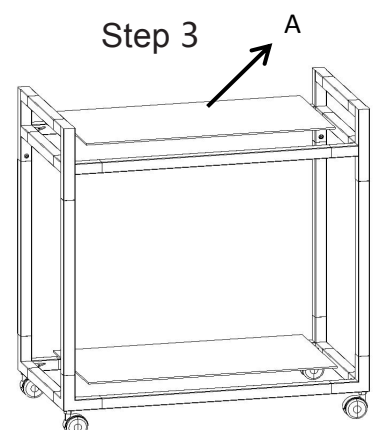

85675-TROLLEY GOLD 80X45X85CM

	tempered glass	2pcs	A
	leg	4pcs	B
	TOP framework	1pcs	C
	bottom framework	1pcs	D
	Active wheel	4pcs	E
	screw	4pcs	F
	wrench	1pcs	G
	Hex key	1pcs	H

85674-TROLLEY SILVER 80X45X85CM

	tempered glass	2pcs	A
	leg	4pcs	B
	TOP framework	1pcs	C
	bottom framework	1pcs	D
	Active wheel	4pcs	E
	screw	12pcs	F
	wrench	1pcs	G
	Hex key	1pcs	H