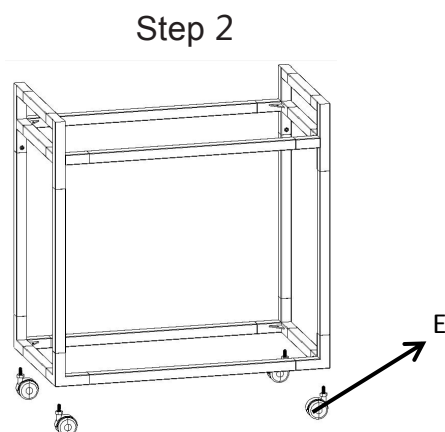

85675-TROLLEY GOLD 80X45X85CM

	tempered glass	2pcs	A
	leg	4pcs	B
	TOP framework	1pcs	C
	bottom framework	1pcs	D
	Active wheel	4pcs	E
	screw	4pcs	F
	wrench	1pcs	G
	Hex key	1pcs	H

85674-TROLLEY SILVER 80X45X85CM

	tempered glass	2pcs	A
	leg	4pcs	B
	TOP framework	1pcs	C
	bottom framework	1pcs	D
	Active wheel	4pcs	E
	screw	12pcs	F
	wrench	1pcs	G
	Hex key	1pcs	H