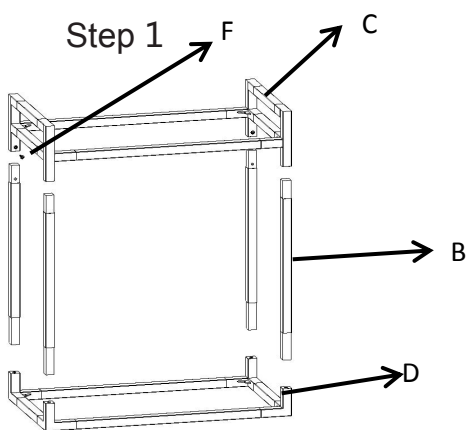

85675-TROLLEY GOLD 80X45X85CM

	tempered glass	2pcs	A
	leg	4pcs	B
	TOP framework	1pcs	C
	bottom framework	1pcs	D
	Active wheel	4pcs	E
	screw	4pcs	F
	wrench	1pcs	G
	Hex key	1pcs	H

85674-TROLLEY SILVER 80X45X85CM

	tempered glass	2pcs	A
	leg	4pcs	B
	TOP framework	1pcs	C
	bottom framework	1pcs	D
	Active wheel	4pcs	E
	screw	12pcs	F
	wrench	1pcs	G
	Hex key	1pcs	H