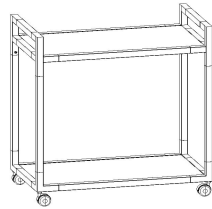

85675-TROLLEY GOLD 80X45X85CM

	tempered glass	2pcs	A
	leg	4pcs	B
	TOP framework	1pcs	C
	bottom framework	1pcs	D
	Active wheel	4pcs	E
	screw	4pcs	F
	wrench	1pcs	G
	Hex key	1pcs	H

85674-TROLLEY SILVER 80X45X85CM

	tempered glass	2pcs	A
	leg	4pcs	B
	TOP framework	1pcs	C
	bottom framework	1pcs	D
	Active wheel	4pcs	E
	screw	12pcs	F
	wrench	1pcs	G
	Hex key	1pcs	H