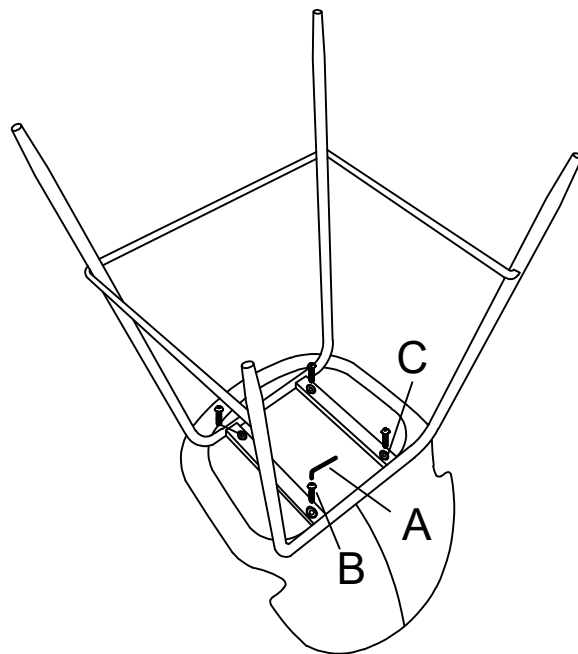

KARE
DESIGN

85676-Bar Chair Honey Moon Grey

AX1

BX4

CX4

1

2