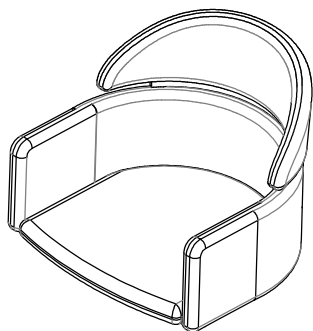

85678 - Chair With Armrest Alexia Velvet Blue

KARE DESIGN

(1) × 1

(3) × 1 4mm

(4) × 4 M6*20

(2) × 1

(5) × 4 $\phi 6*16*1.2$

①