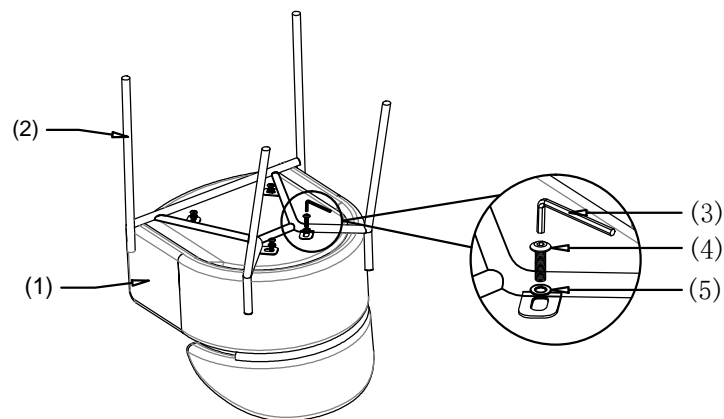

85678 - Chair With Armrest Alexia Velvet Blue

KARE DESIGN

(1) × 1

(3) × 1 4mm

(4) × 4 M6*20

(2) × 1

(5) × 4 $\phi 6*16*1.2$

①