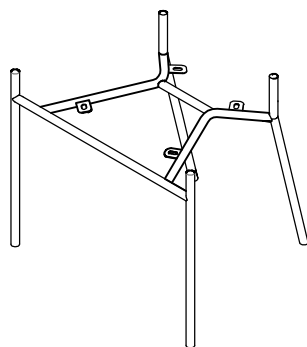

85679 - Chair With Armrest Alexia Velvet Orange

KARE DESIGN

(1) × 1

(3) × 1 4mm

(4) × 4 M6*20

(2) × 1

(5) × 4 $\phi 6*16*1.2$

①