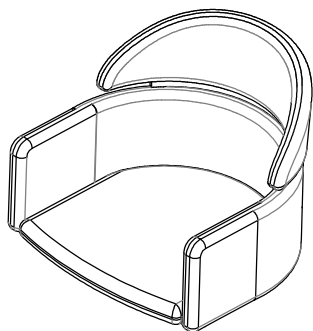

85679 - Chair With Armrest Alexia Velvet Orange

KARE DESIGN

(1) × 1

(3) × 1 4mm

(4) × 4 M6*20

(2) × 1

(5) × 4 $\phi 6*16*1.2$

①