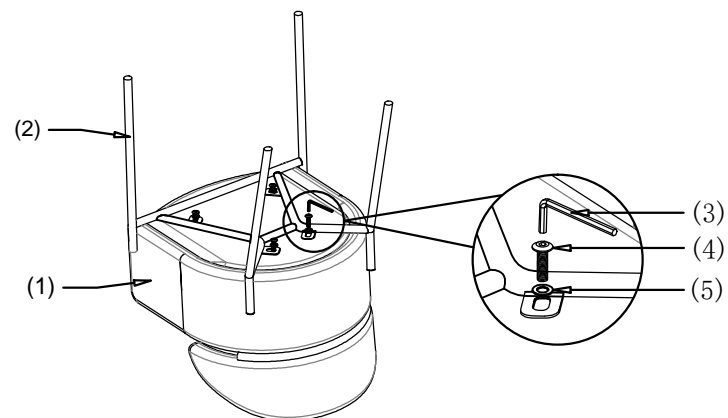

85679 - Chair With Armrest Alexia Velvet Orange

KARE DESIGN

(1) × 1

(3) × 1 4mm

(4) × 4 M6*20

(2) × 1

(5) × 4 $\phi 6*16*1.2$

①