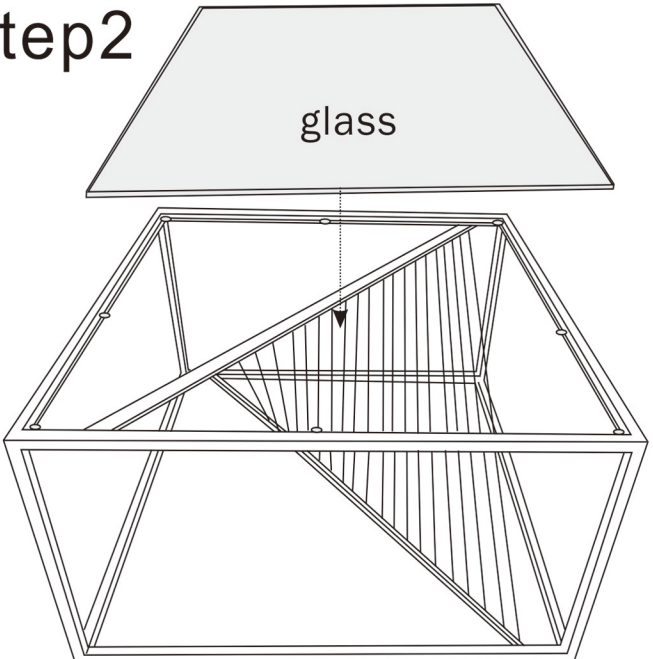

85793-Coffee Table Twisted 75x75cm

KARE
DESIGN

DESC.	Diagram	QTY	DESC.	Diagram	QTY
A		1	B		1
C	 Glass glue	8			

step1

step2

step3