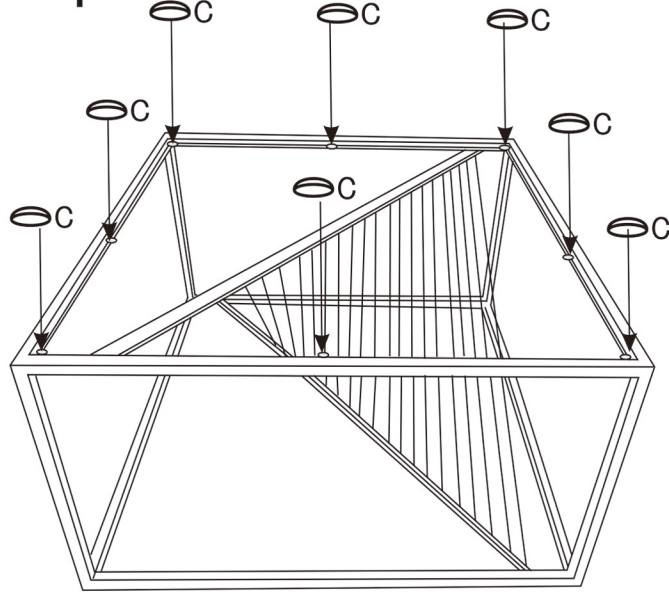

85793-Coffee Table Twisted 75x75cm

KARE
DESIGN

DESC.	Diagram	QTY	DESC.	Diagram	QTY
A		1	B		1
C	 Glass glue	8			

step1

step2

step3