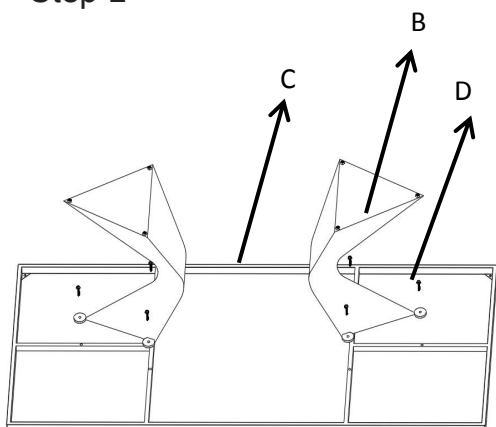

85817-TABLE GLORIA BLACK 200*100CM

KARE
DESIGN

	tempered glass	1pcs	A
	leg	2pcs	B
	framework	1pcs	C
	screw	6pcs	D
	adjustable rubber plug	6pcs	E
	wrench	1pcs	F

Step 1

Step 2