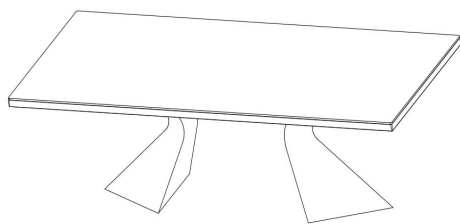

85817-TABLE GLORIA BLACK 200*100CM

KARE
DESIGN

	tempered glass	1pcs	A
	leg	2pcs	B
	framework	1pcs	C
	screw	6pcs	D
	adjustable rubber plug	6pcs	E
	wrench	1pcs	F

Step 1

Step 2