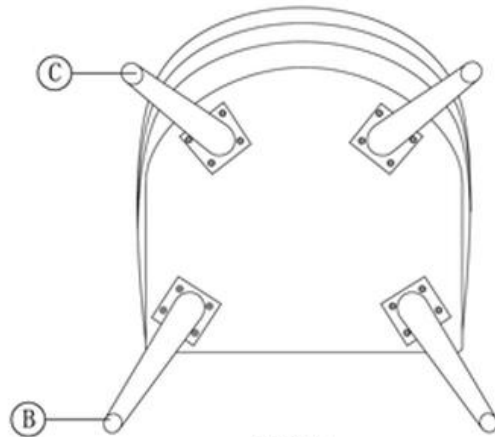

ITEM NO.:85845
Armchair Sandwich Beige

KARE
DESIGN

A x1

B x2

C x2

D x16

E x1

STEP 1

STEP 2