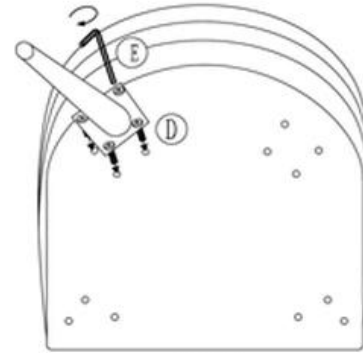

ITEM NO.:85845
Armchair Sandwich Beige

KARE
DESIGN

A x1

B x2

C x2

D x16

E x1

STEP 1

STEP 2