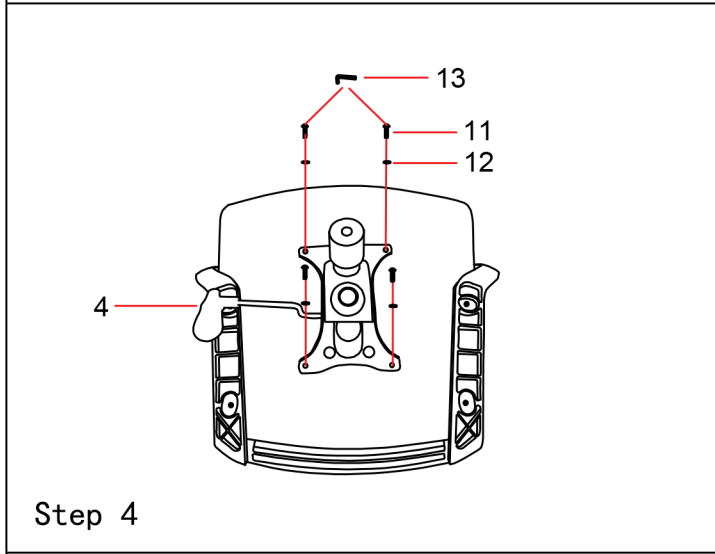

85867 Office Chair Max Black

	NO.	1	2	3	4	5	6	7	8	9	10	11	12	13	14	15	16	17	18
85867	SKETCH																		
	SIZE								M6X20MM	M6X30MM	M8X22MM	M6X20MM	M8X17MM	M5					
	QTY	1pcs	1pcs	5pcs	1pcs	1pcs	2pcs	1pcs	2pcs	4pcs	4pcs	4pcs	4pcs	1pcs					