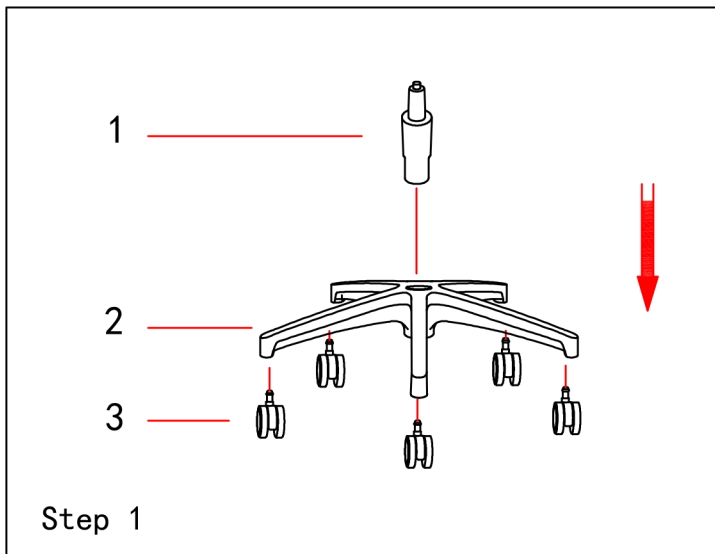

85867 Office Chair Max Black

	NO.	1	2	3	4	5	6	7	8	9	10	11	12	13	14	15	16	17	18
85867	SKETCH																		
	SIZE								M6X20MM	M6X30MM	M8X22MM	M6X20MM	M8X17MM	M5					
	QTY	1pcs	1pcs	5pcs	1pcs	1pcs	2pcs	1pcs	2pcs	4pcs	4pcs	4pcs	4pcs	1pcs					