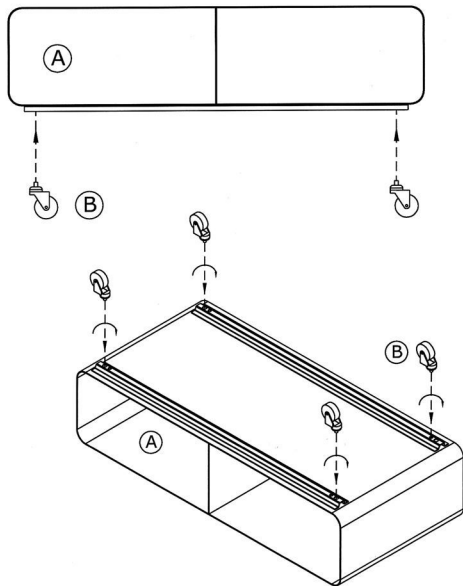

85868

TV Board lounge M Mobil
Grey 90x30cm

KARE
DESIGN

A

B

1x

4x