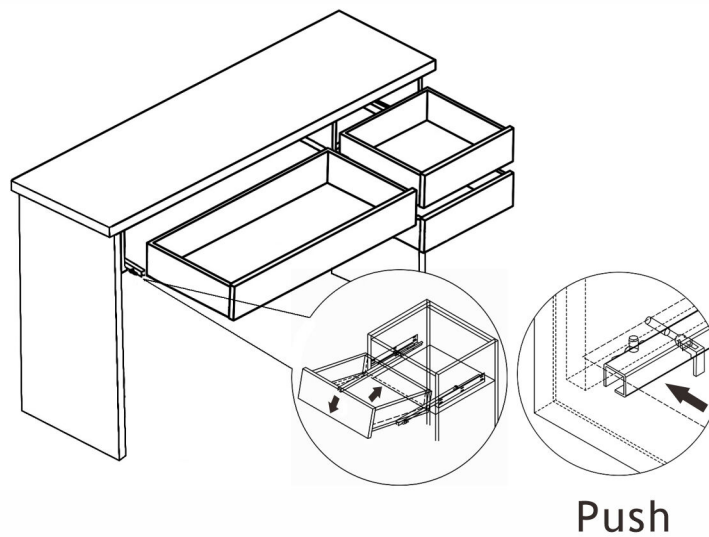

# 85887 Desk Luxury Push White 140x60cm

9 pcs

9 pcs

1 pc

1

2

3

4