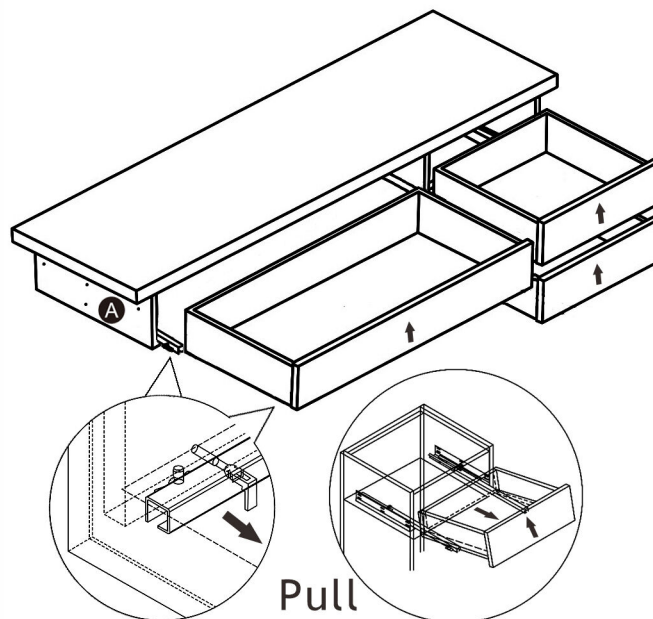

# 85887 Desk Luxury Push White 140x60cm

9 pcs

9 pcs

1 pc

1

2

3

4