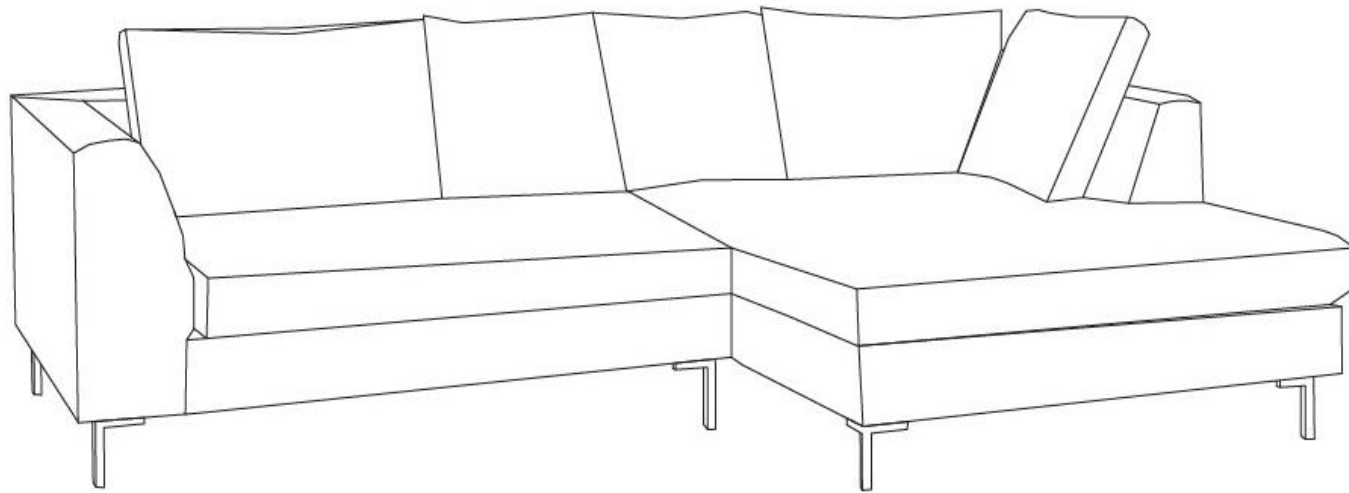

KARE
DESIGN

85908

Corner Sofa Gianni
Grey Right

DETAILS: A, B, C, D, E, F, G