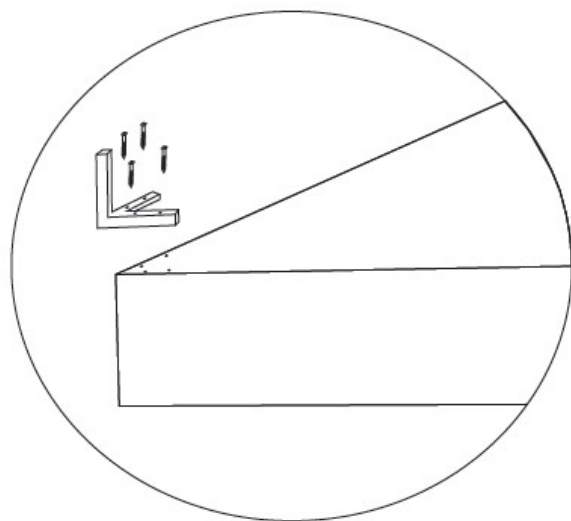

KARE
DESIGN

85908

Corner Sofa Gianni
Grey Right

DETAILS: A, B, C, D, E, F, G