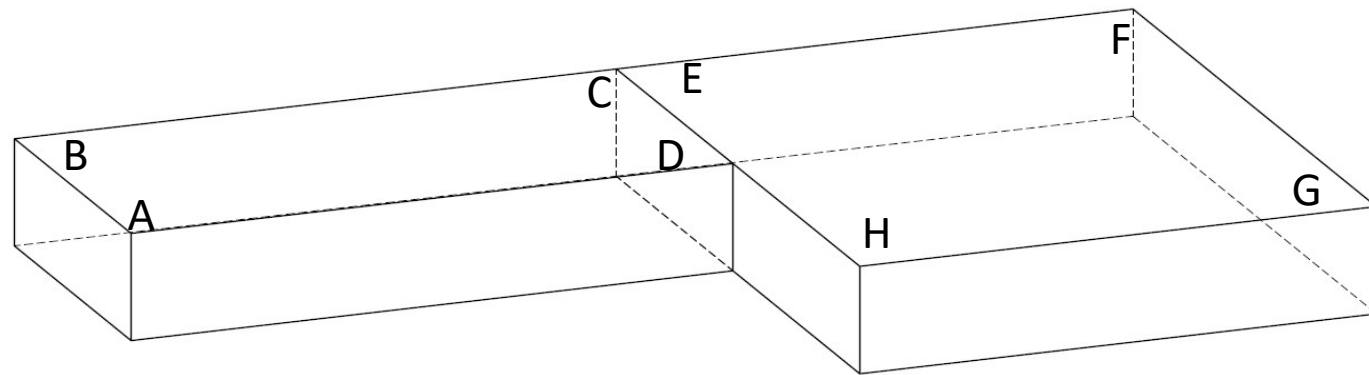

KARE
DESIGN

85908

Corner Sofa Gianni
Grey Right

DETAILS: A, B, C, D, E, F, G