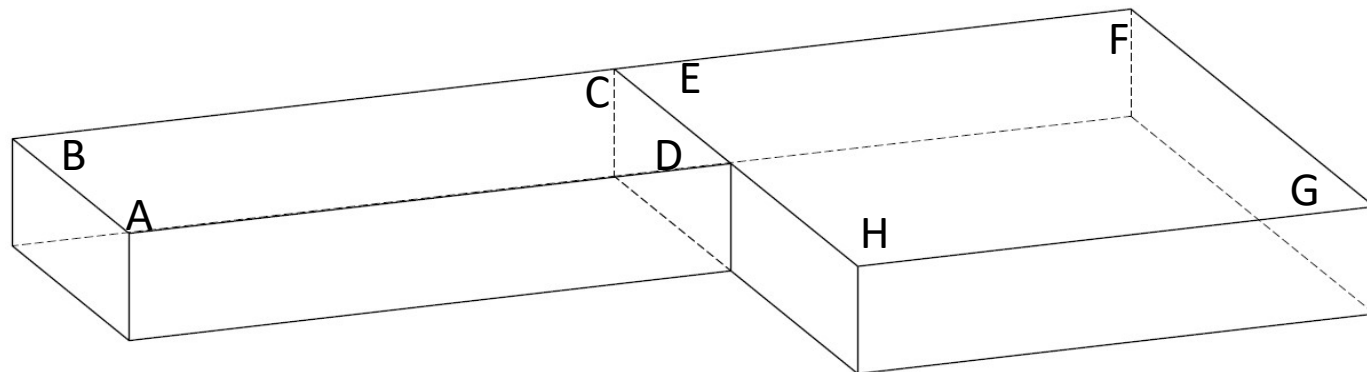

**KARE**  
DESIGN

85947

Corner Sofa Gianni Small  
Velvet Dark Green Right

**DETAILS: A, B, C, D, E, F, G**