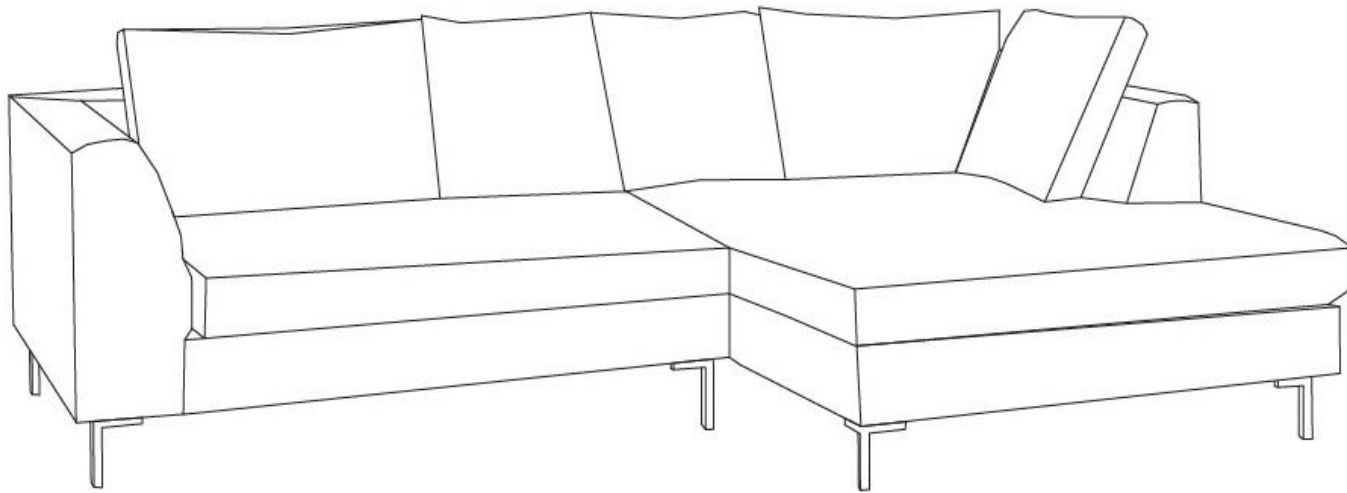

**KARE**  
DESIGN

85947

Corner Sofa Gianni Small  
Velvet Dark Green Right

**DETAILS: A, B, C, D, E, F, G**