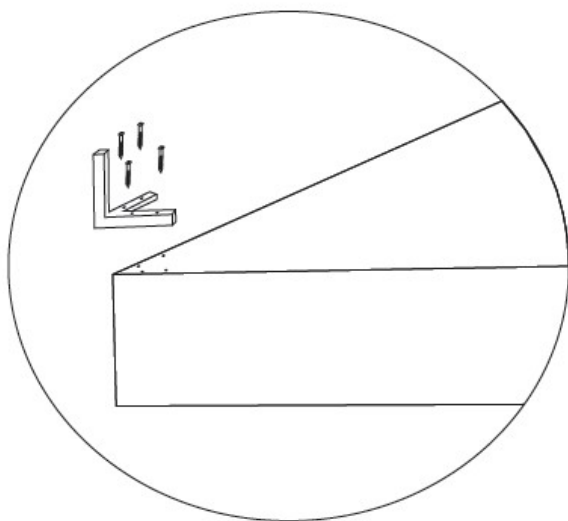

**KARE**  
DESIGN

85947

Corner Sofa Gianni Small  
Velvet Dark Green Right

**DETAILS: A, B, C, D, E, F, G**