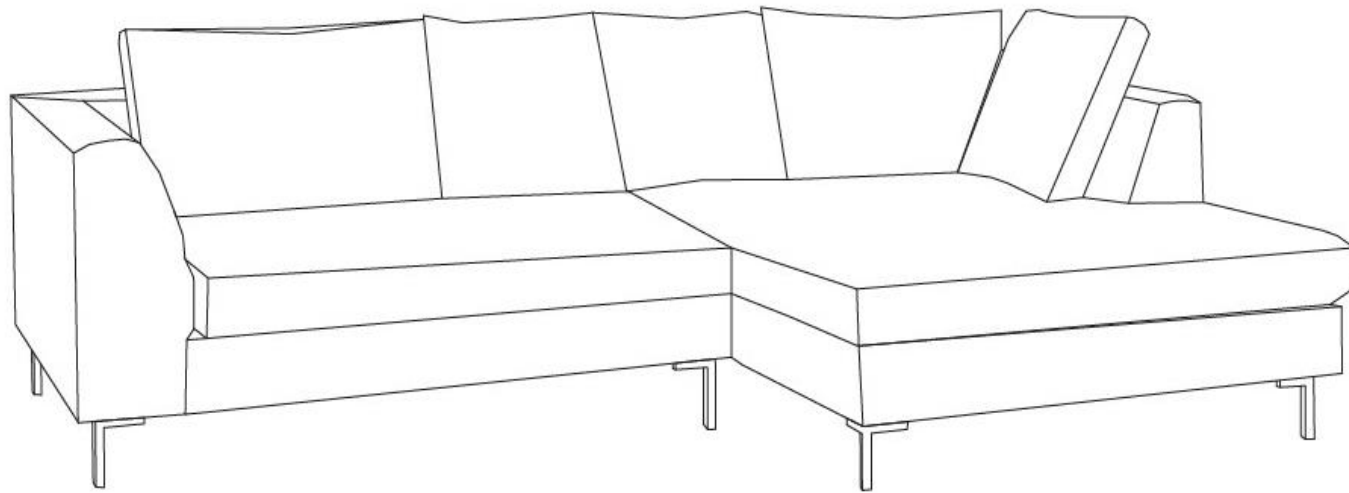

KARE
DESIGN

85981

Corner Sofa Gianni
Dolce Light Grey Right

DETAILS: A, B, C, D, E, F, G