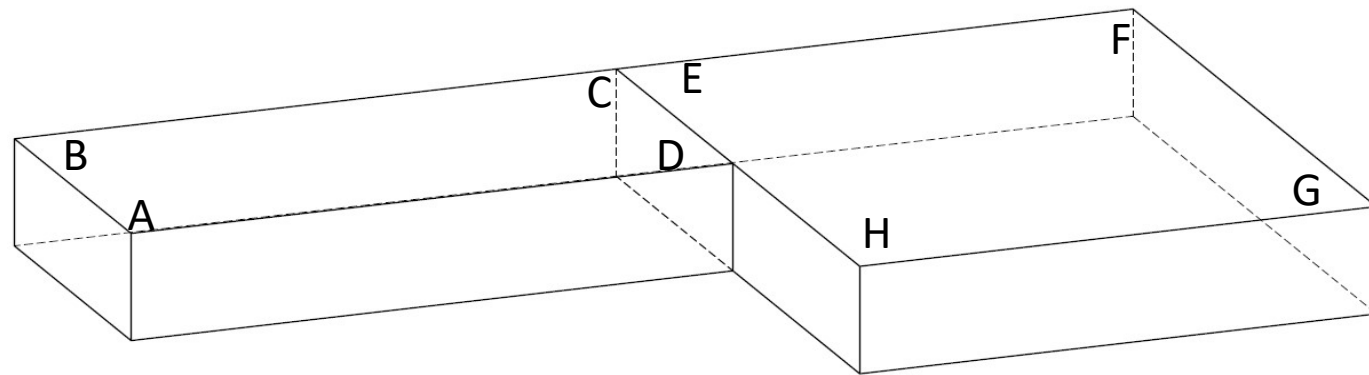

KARE
DESIGN

85981

Corner Sofa Gianni
Dolce Light Grey Right

DETAILS: A, B, C, D, E, F, G