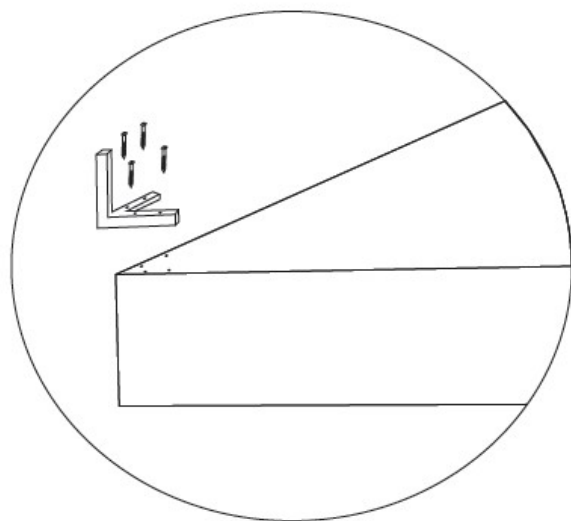

KARE
DESIGN

85981

Corner Sofa Gianni
Dolce Light Grey Right

DETAILS: A, B, C, D, E, F, G