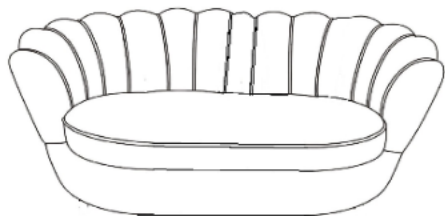

86057 Sofa Water Lily 2-Seater Black

Ax1

Bx4

Cx16

Dx1