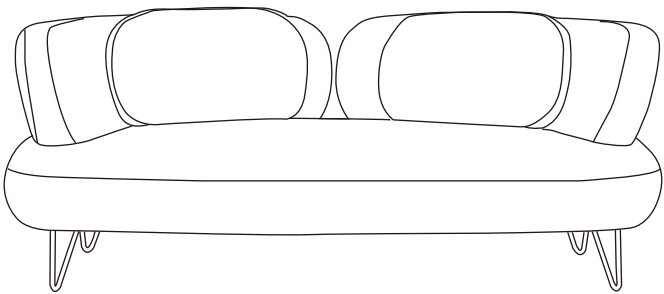

86158Sofa Peppo 2-Seater White 182cm

1
1x

2
4x

A  12x

B  12x