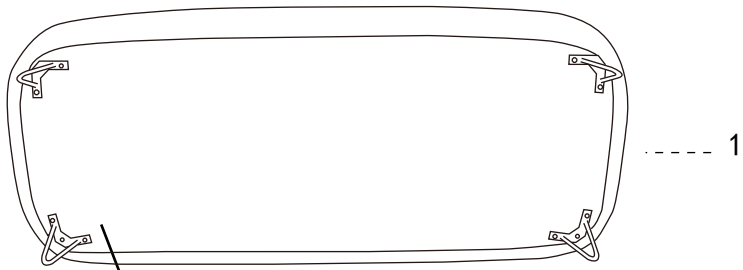

86158Sofa Peppo 2-Seater White 182cm

1
1x

2
4x

A  12x

B  12x