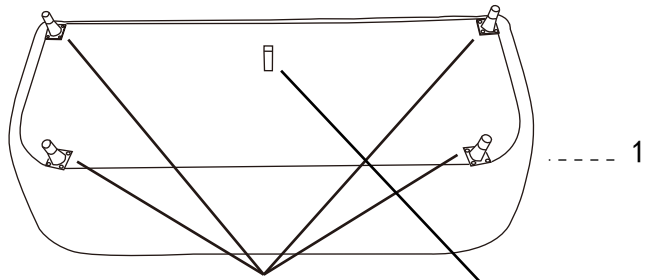

86163 Sofa Spectra 3-Seater White 245cm

A  16x

B  16x