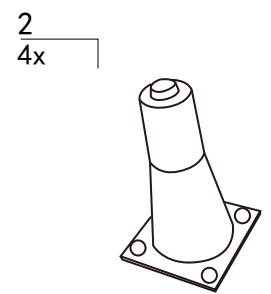

86163 Sofa Spectra 3-Seater White 245cm

A  16x

B  16x