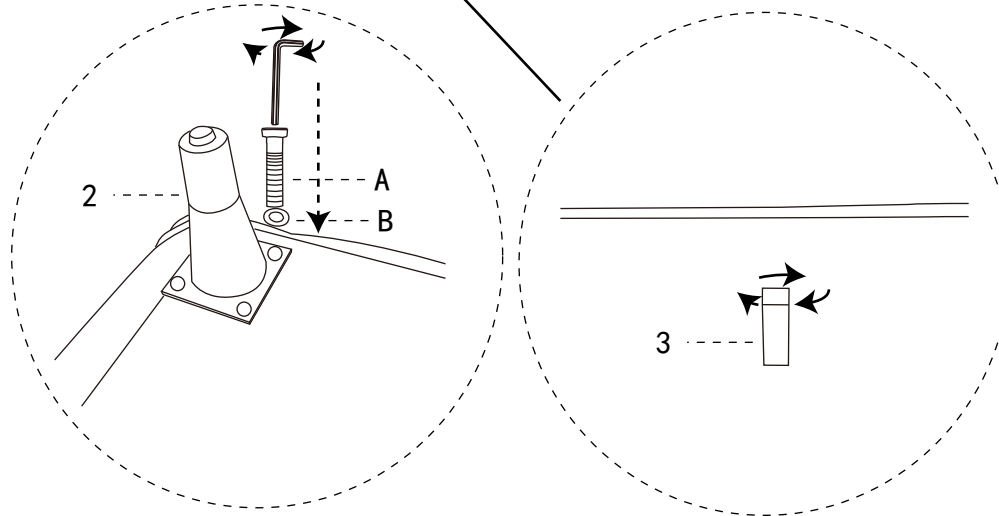

86163 Sofa Spectra 3-Seater White 245cm

A  16x

B  16x