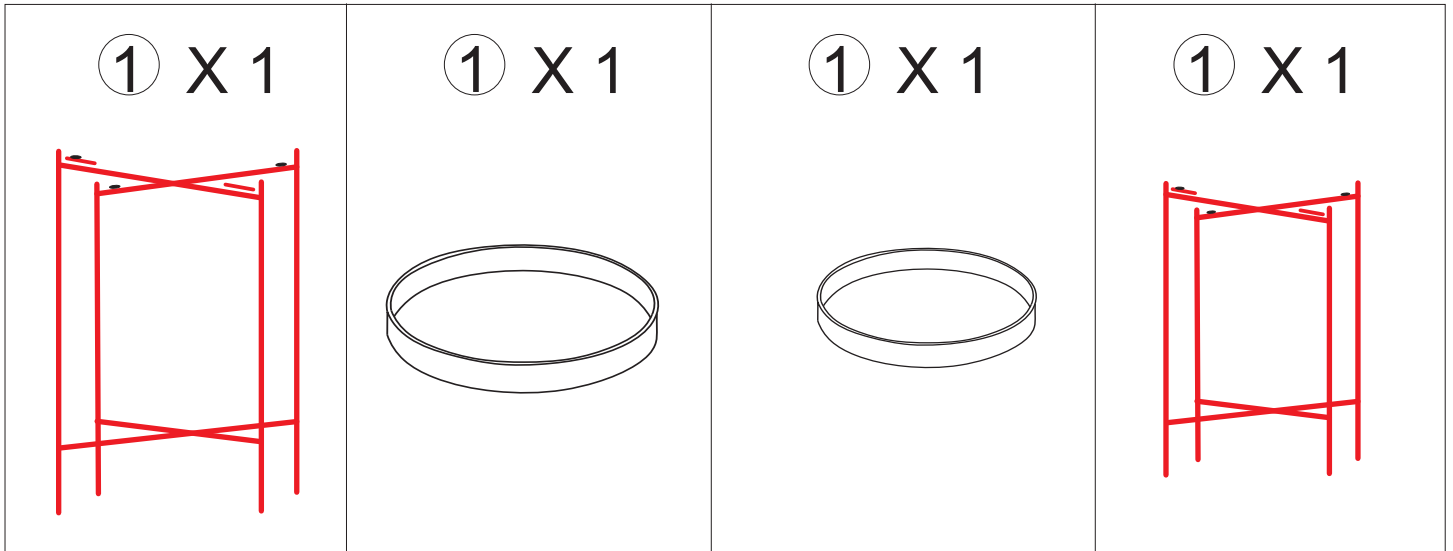

86321

SIDE TABLE FLOWERS GARDEN ROUND (2/SET)

KARE
DESIGN

1

2