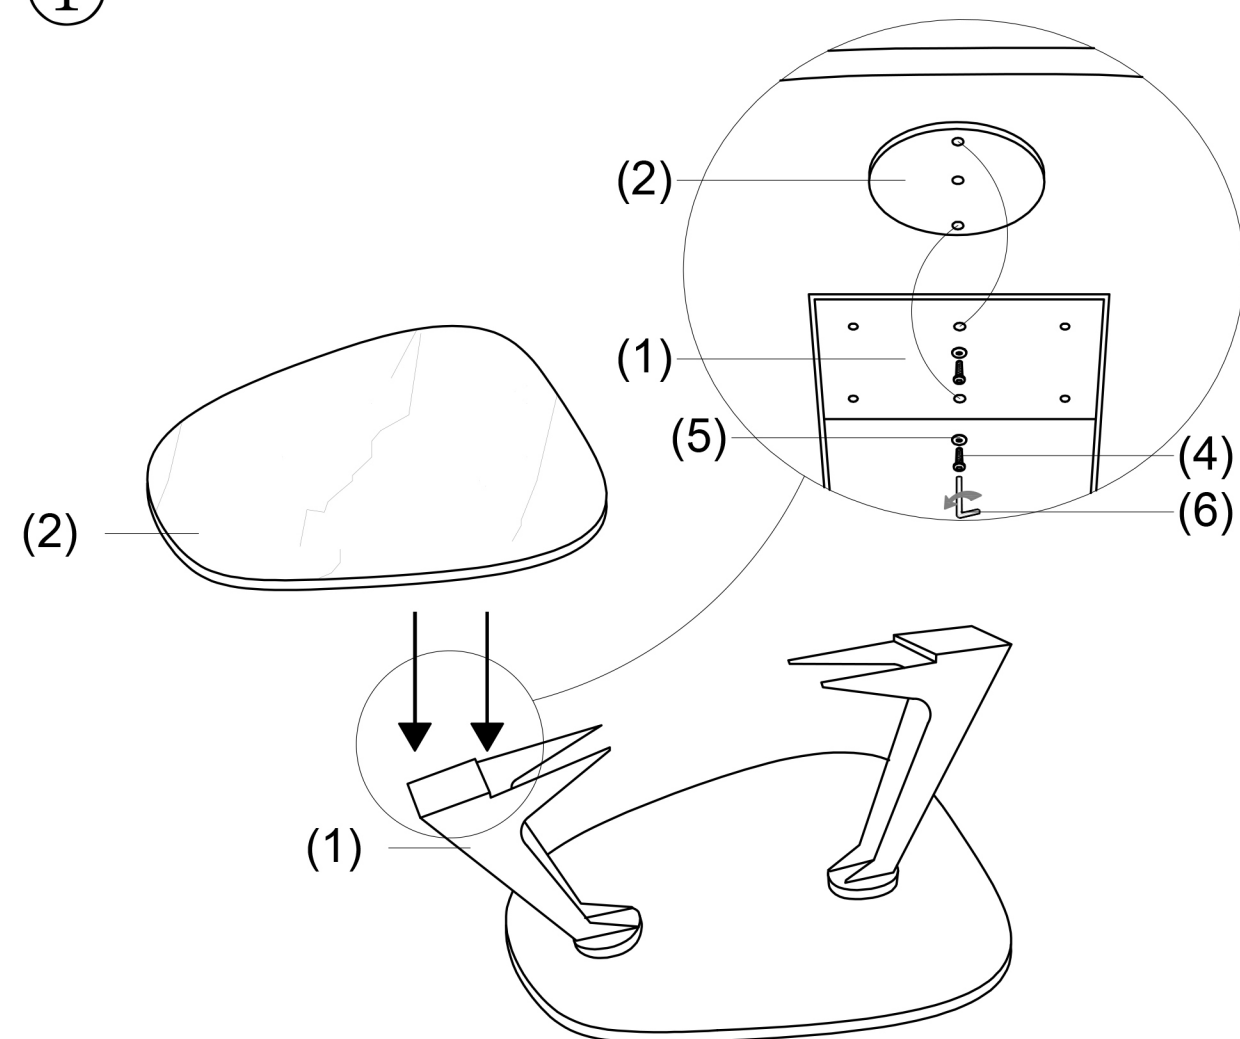

86326 Coffee Table Franklin White

KARE
DESIGN

(1) X1

(2) X1

(3) X1

(4) X4 M8*15mm

(5) X8 M8*15mm

Only install 4 screws, 8 screws for height adjustable for in case.

(6) X4 Φ 20mm

(7) X1 5MM

①

②

③

Support limit: 15KGS